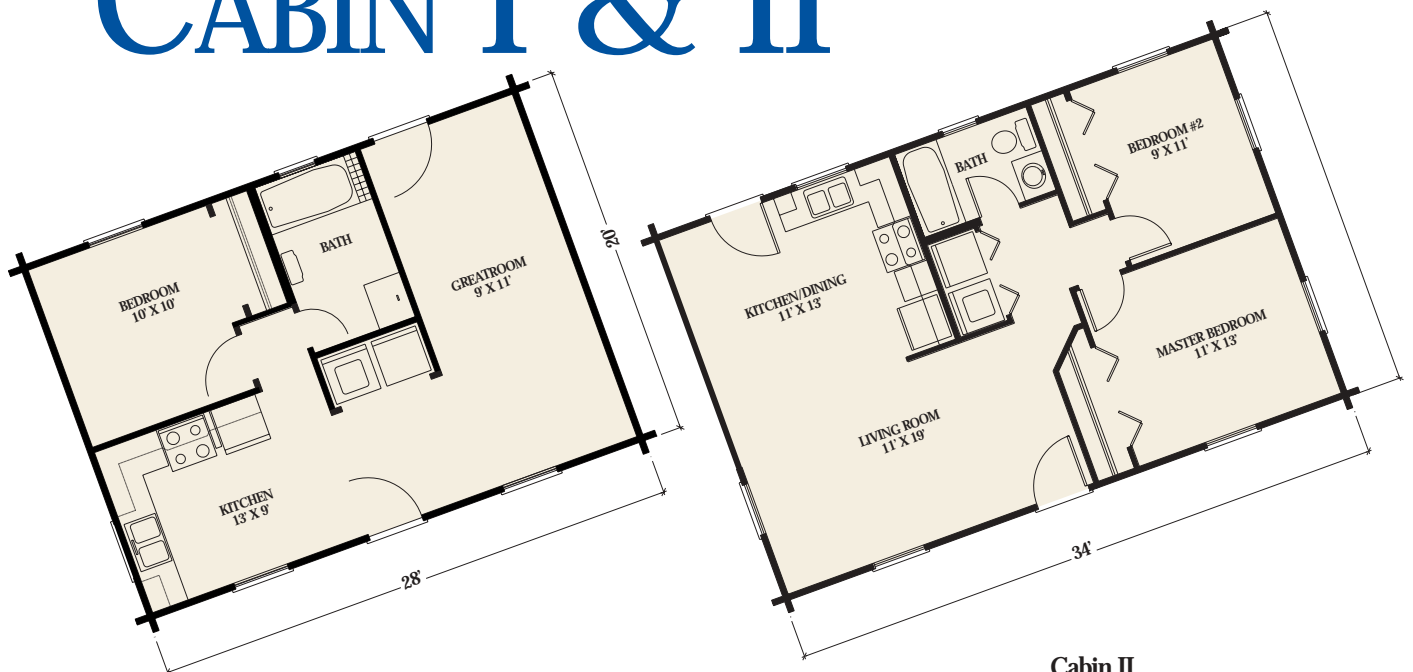

# CABIN I & II

Artist Rendering Actual Plans May Vary

**Cabin I**  
**Overall Dimensions:**  
 20' x 28' (8,534 x 6,096 mm)

Approximately  
 560 sq ft

**Cabin II**  
**Overall Dimensions:**  
 22' x 34' (6,706 x 10,363 mm)

Approximately  
 748 sq ft

Call Toll Free **1.800.562.2246** usa

Or visit our website at **www.logcabinhomes.com**

©2002 LCH-0064