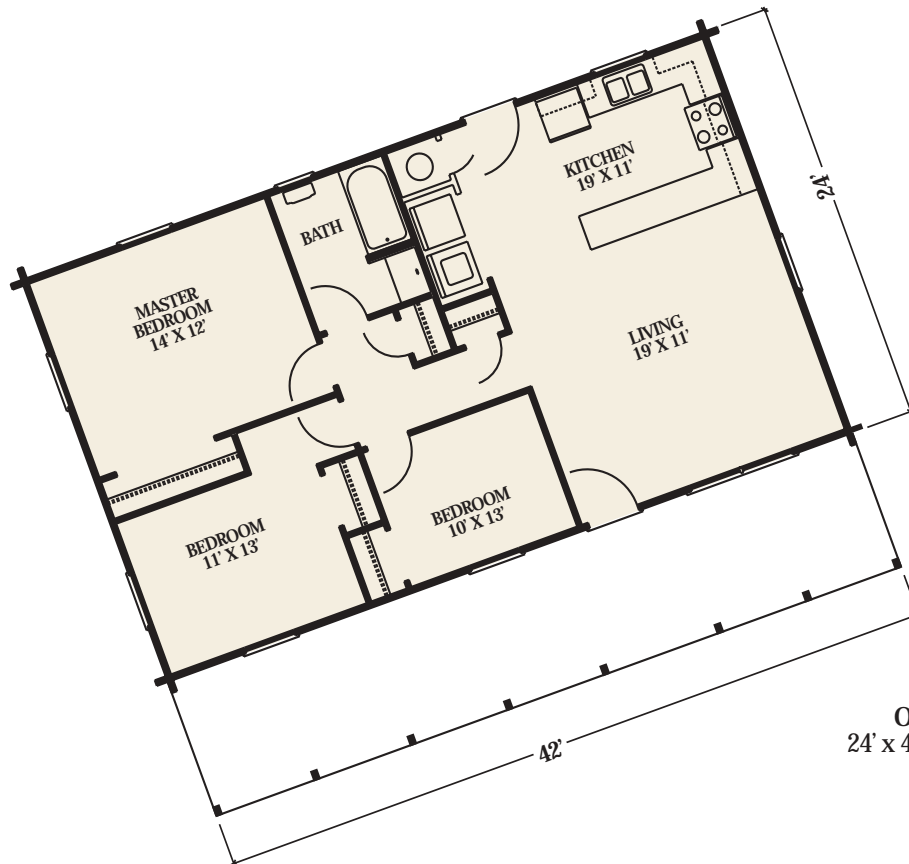

CHESAPEAKE I

Artist Rendering Actual Plans May Vary

Overall Dimensions:
24' x 42' (7,315 x 12,802 mm)

Approximately
1,008 sq ft

©2003 LCH-0066

Call Toll Free **1.800.562.2246** usa

Or visit our website at **www.logcabinhomes.com**