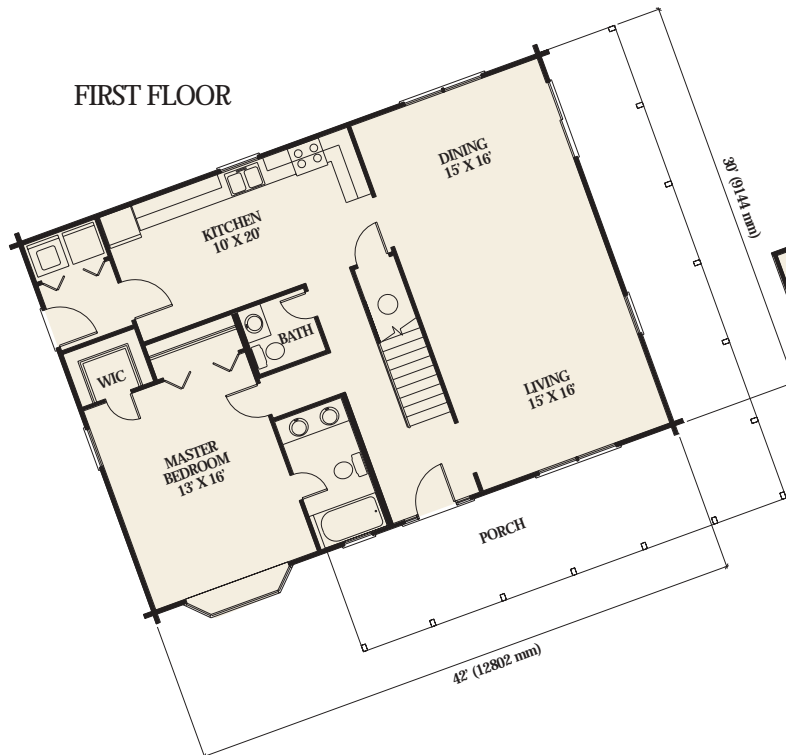

Artist Rendering Actual Plans May Vary

GEORGIAN

FIRST FLOOR

SECOND FLOOR

Overall Dimensions:
30' x 42' (9,144 x 12,802 mm)

Approximately
2,042 sq ft

452 Sq. Ft. Porch

©2003 LCH-0068