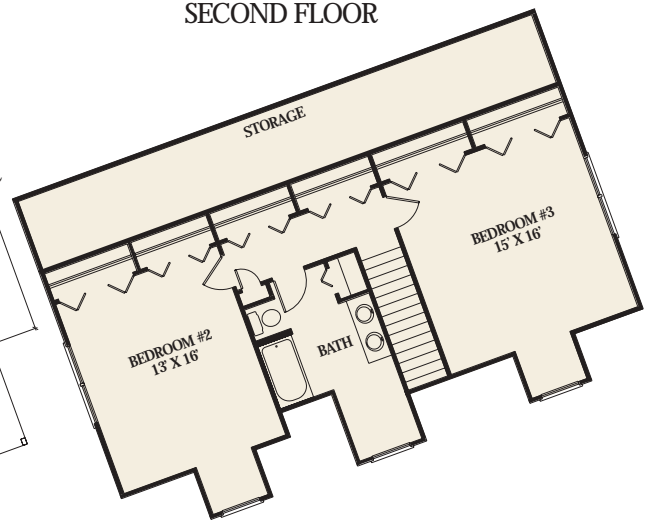

Artist Rendering Actual Plans May Vary

GEORGIAN

FIRST FLOOR

SECOND FLOOR

Overall Dimensions:
30' x 42' (9,144 x 12,802 mm)

Approximately
2,042 sq ft

452 Sq. Ft. Porch

©2003 LCH-0068