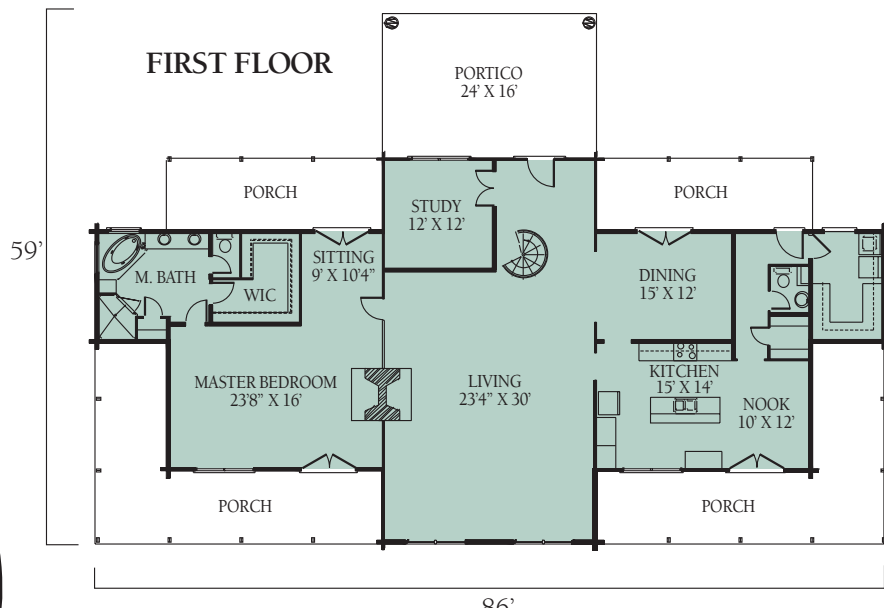

# THE GRAND BLUERIDGE

Artist Rendering Actual Plans May Vary

**SECOND FLOOR**

Overall Dimensions:  
59' x 89'  
Approximately 4,061 Sq. Ft.

©2008 LCH-00??

Call Toll Free 1.800.562.2246 usa

Or visit our website at [www.logcabinhomes.com](http://www.logcabinhomes.com)