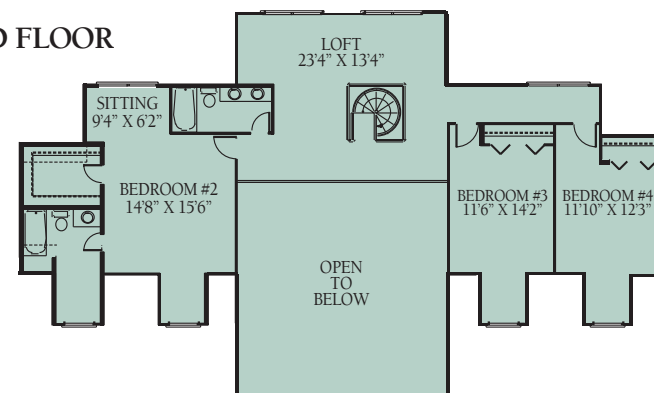

# THE GRAND BLUERIDGE

Artist Rendering Actual Plans May Vary

**SECOND FLOOR**

Overall Dimensions:  
59' x 89'  
Approximately 4,061 Sq. Ft.

©2008 LCH-00??

Call Toll Free 1.800.562.2246 usa

Or visit our website at [www.logcabinhomes.com](http://www.logcabinhomes.com)