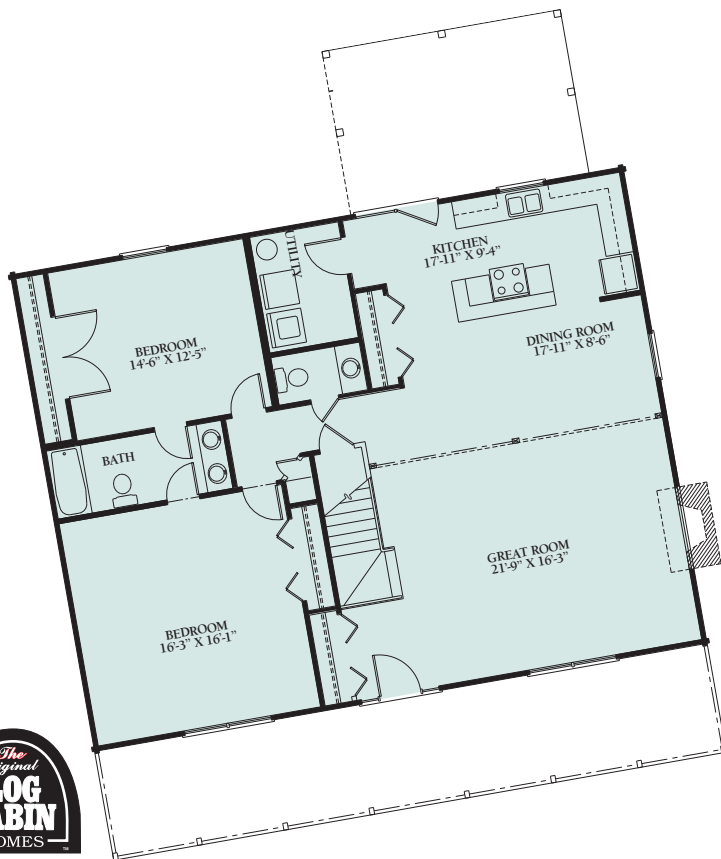

# HOMESTEAD

Artist Rendering Actual Plans May Vary

Overall Dimensions:  
 45' x 35' (13,713 x 10,662 mm)  
 Approximately 2,564 Sq. Ft.  
 Porch 360 Sq. Ft.

©2002 LCH-0048

Call Toll Free 1.800.562.2246 usa