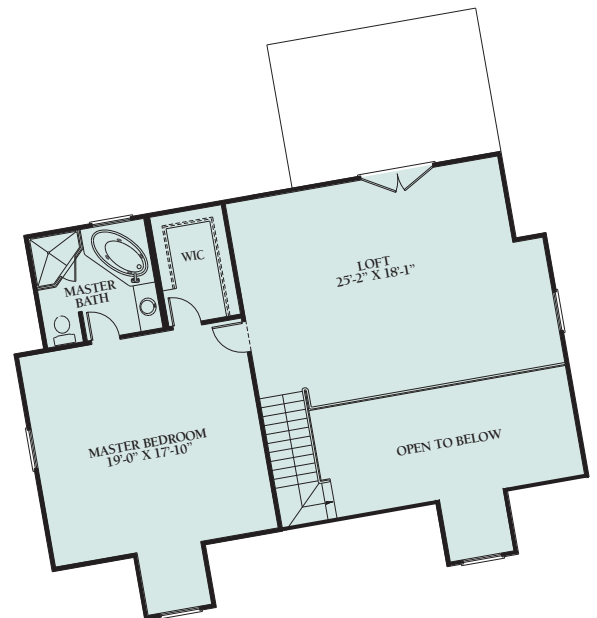

# HOMESTEAD

Artist Rendering Actual Plans May Vary

Overall Dimensions:  
 45' x 35' (13,713 x 10,662 mm)  
 Approximately 2,564 Sq. Ft.  
 Porch 360 Sq. Ft.

©2002 LCH-0048

Call Toll Free 1.800.562.2246 usa