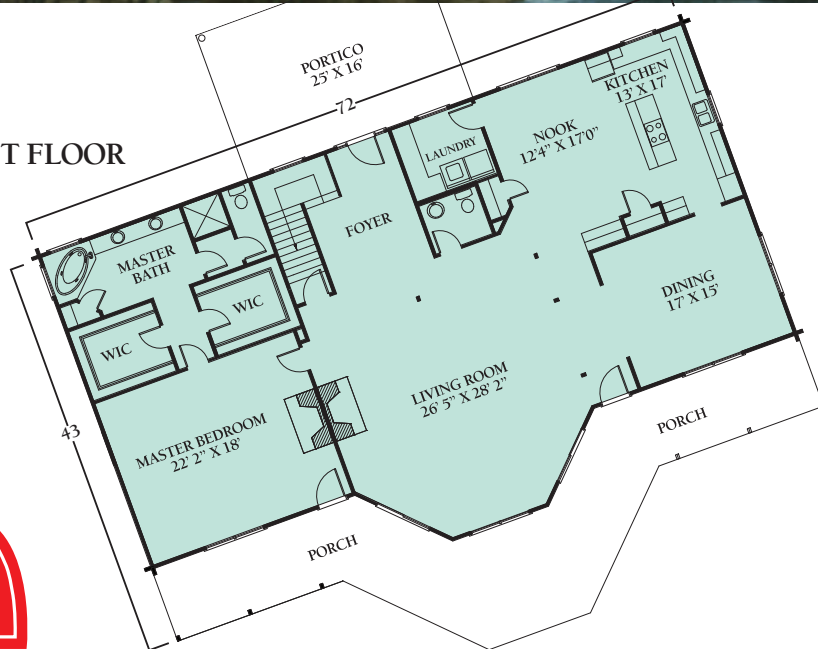

# THE WINDAM

Artist Rendering Actual Plans May Vary

## FIRST FLOOR

## SECOND FLOOR

Overall Dimensions:  
 43' x 72'  
 Approximately 4,176 Sq. Ft.

©2008 LCH-0236

Call Toll Free 1.800.562.2246 usa

Or visit our website at [www.logcabinhomes.com](http://www.logcabinhomes.com)