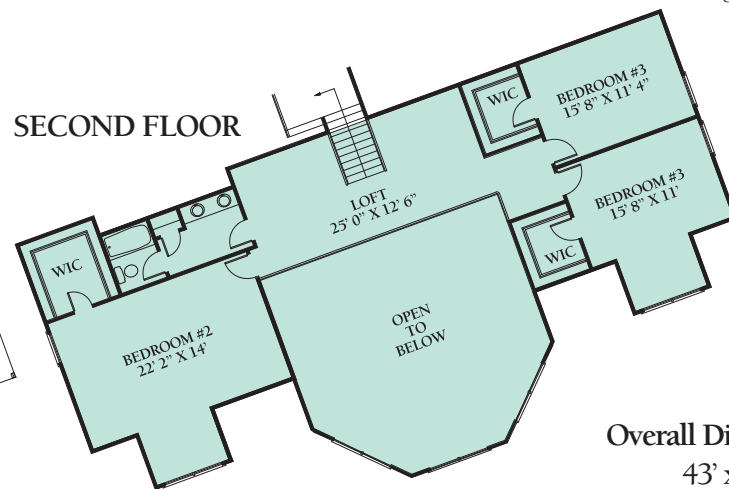

# THE WINDAM

Artist Rendering Actual Plans May Vary

## FIRST FLOOR

## SECOND FLOOR

Overall Dimensions:  
 43' x 72'  
 Approximately 4,176 Sq. Ft.

©2008 LCH-0236

Call Toll Free 1.800.562.2246 usa

Or visit our website at [www.logcabinhomes.com](http://www.logcabinhomes.com)