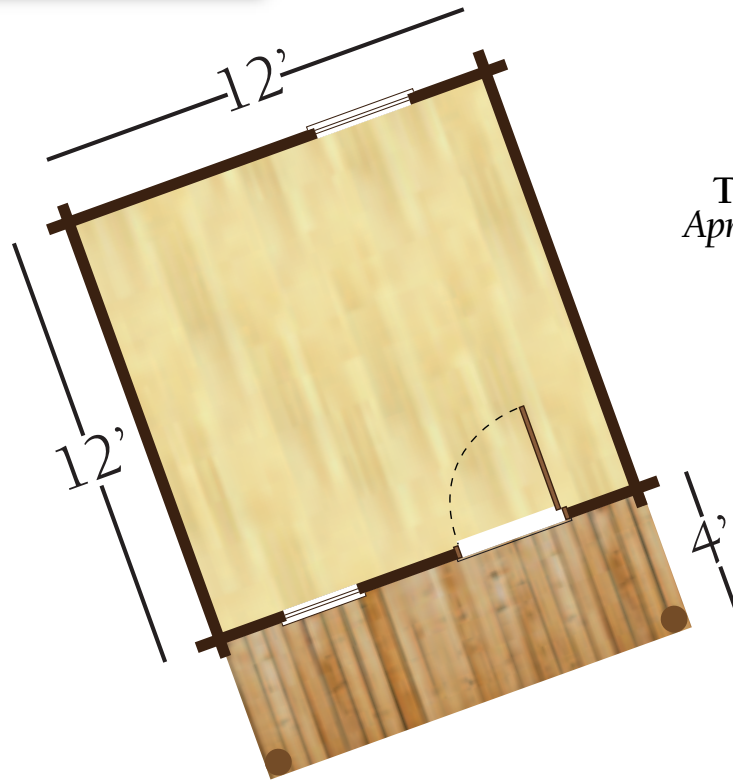

The Trapper

Artist Rendering Actual Plans May Vary

FIRST FLOOR

The Trapper
Aprox. 144 Sq. Ft

©2009 LCH-0259

Call Toll Free 1.800.562.2246 usa

Or visit our website at www.logcabinhomes.com