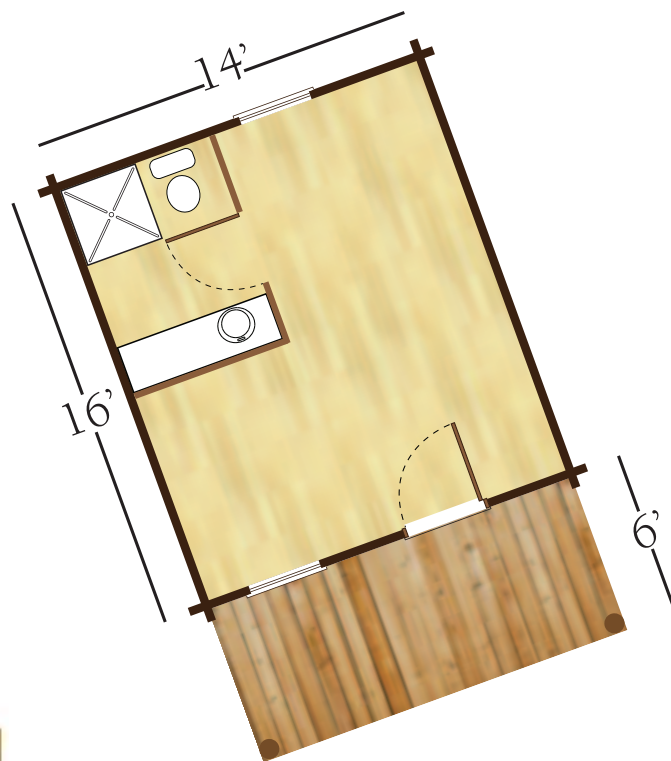

# The Grizzly II

Artist Rendering Actual Plans May Vary

FIRST FLOOR

The Grizzly II  
Approx. 224 Sq. Ft

©2009 LCH-0261

Call Toll Free 1.800.562.2246 usa

Or visit our website at [www.logcabinhomes.com](http://www.logcabinhomes.com)