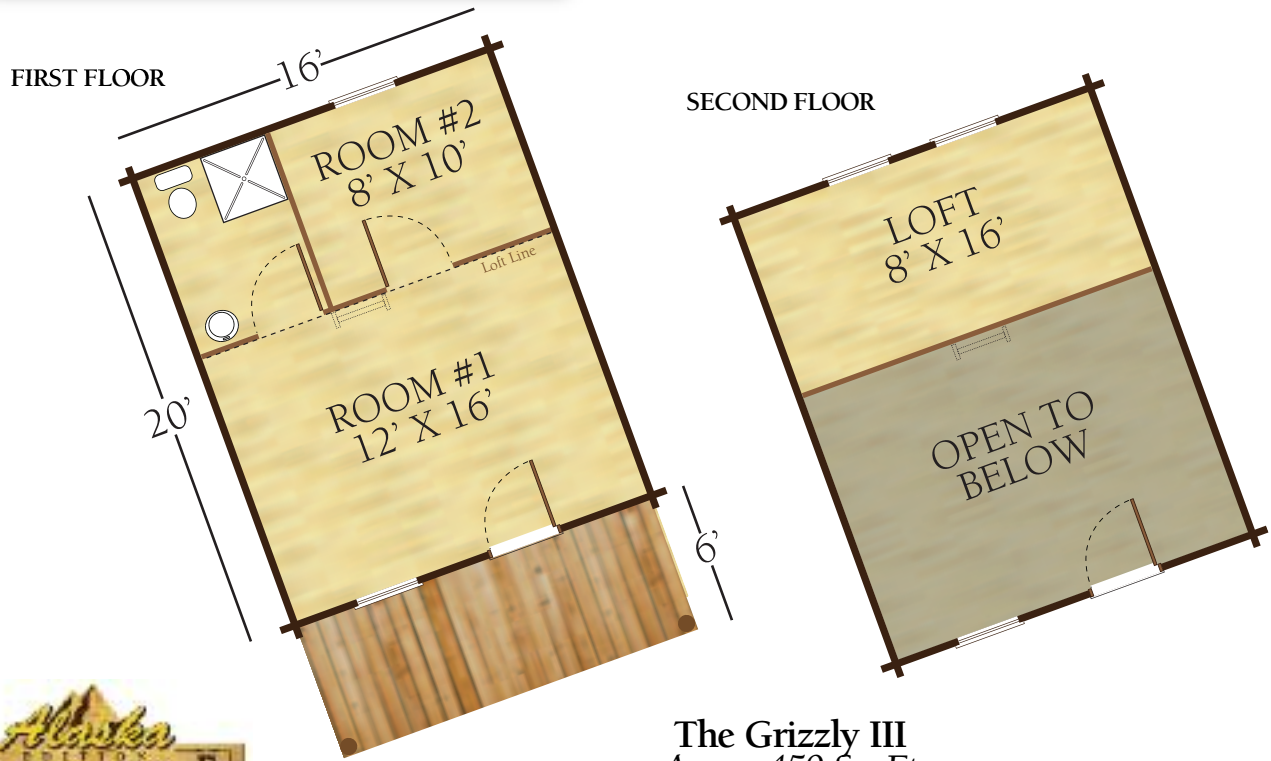

The Grizzly III

Artist Rendering Actual Plans May Vary

The Grizzly III
Approx. 459 Sq. Ft

©2009 LCH-0262

Call Toll Free 1.800.562.2246 usa

Or visit our website at www.logcabinhomes.com