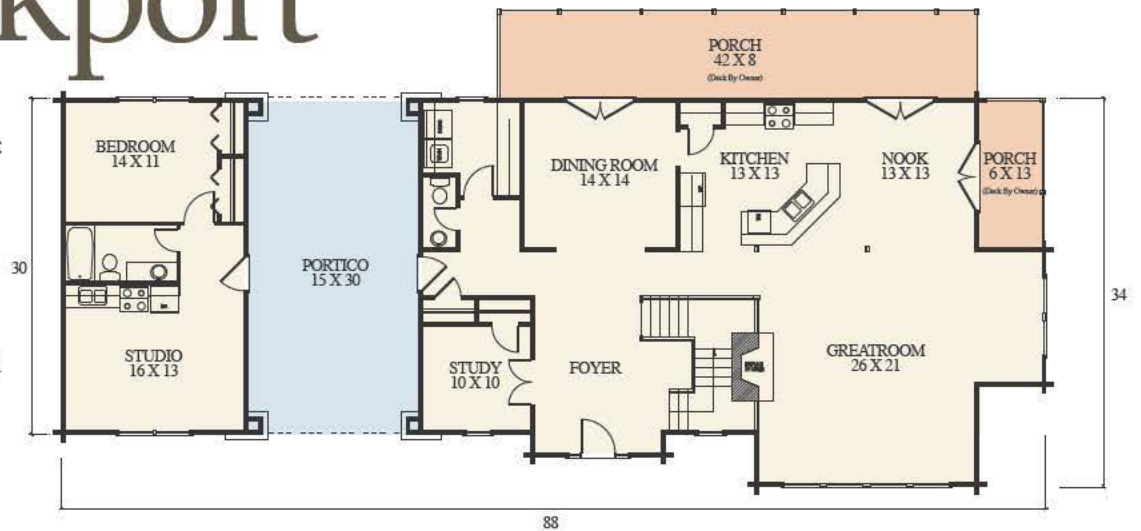

Rockport

Overall Dimensions:
88' x 34'
Approximately
3,764 sq ft

FIRST FLOOR

SECOND FLOOR

©2013 LCH-0310

Call Toll Free 1.800.562.2246 usa

Or visit our website at www.logcabinhomes.com