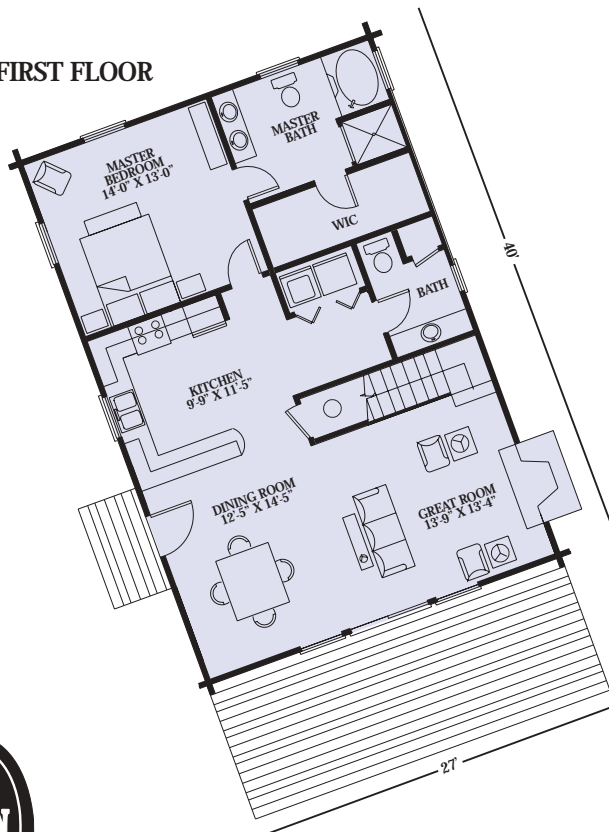

Artist Rendering Actual Plans May Vary

## SECOND FLOOR

## FIRST FLOOR

Overall Dimensions:  
27 x 40' (8,230 x 12,191 mm)

Approximately  
1,717 sq ft

©2003 LCH-0037

Call Toll Free **1.800.562.2246** usa

Or visit our website at [www.logcabinhomes.com](http://www.logcabinhomes.com)