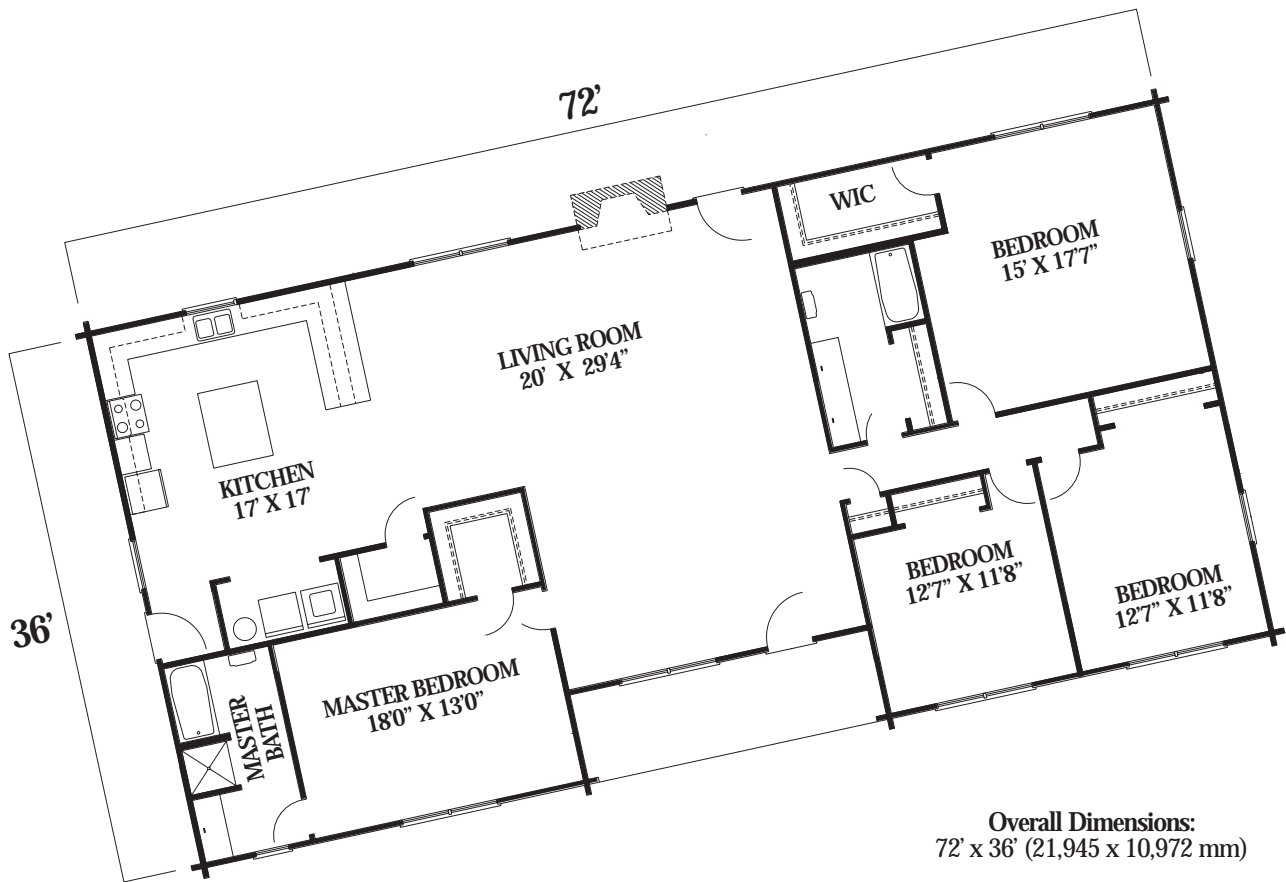

MONTANA

Artist Rendering Actual Plans May Vary

Overall Dimensions:
72' x 36' (21,945 x 10,972 mm)

Approximately
2472 sq ft

Call Toll Free **1.800.562.2246** usa

Or visit our website at www.logcabinhomes.com