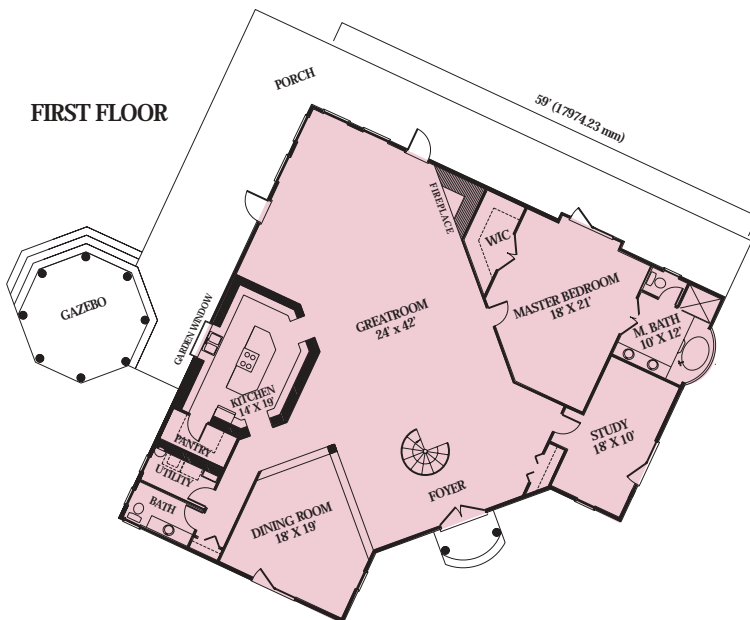

Artist Rendering Actual Plans May Vary

# PINEHURST

**Overall Dimensions:**  
59' x 59' (17974 x 17974 mm)

**Actual Living Area**  
4,093 sq ft

©2003 LCH-0055

Call Toll Free **1.800.562.2246** usa

Or visit our website at [www.logcabinhomes.com](http://www.logcabinhomes.com)