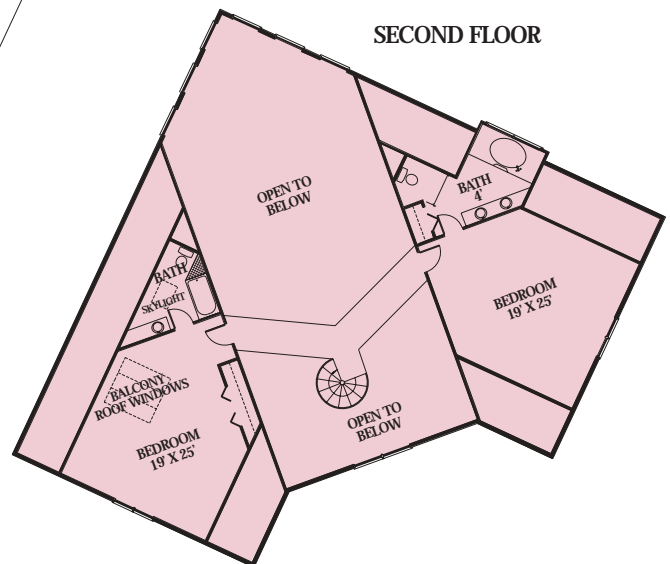

Artist Rendering Actual Plans May Vary

# PINEHURST

**Overall Dimensions:**  
59' x 59' (17974 x 17974 mm)

**Actual Living Area**  
4,093 sq ft

©2003 LCH-0055

Call Toll Free **1.800.562.2246** usa

Or visit our website at [www.logcabinhomes.com](http://www.logcabinhomes.com)