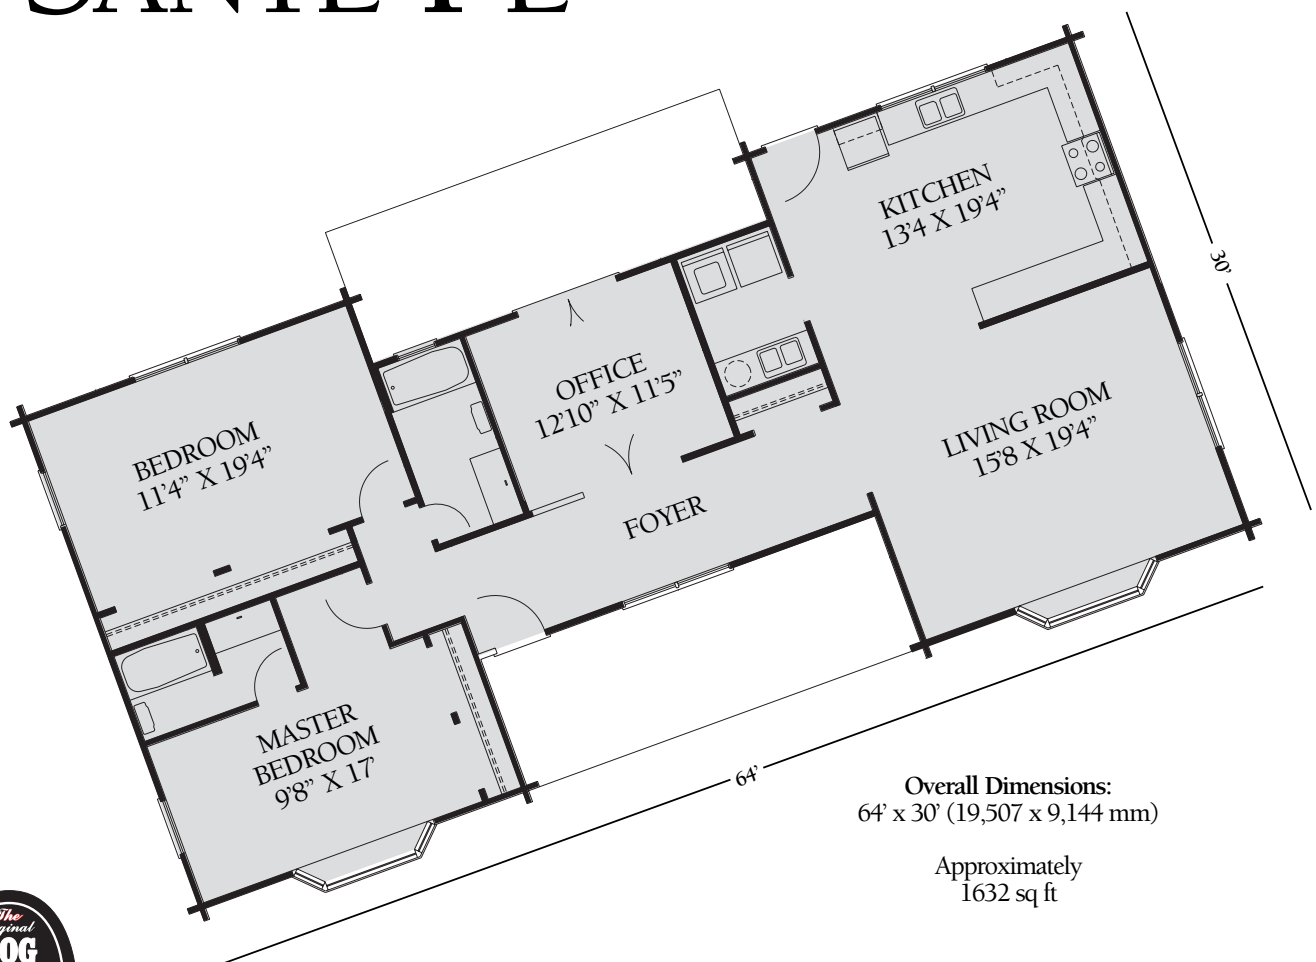

Artist Rendering Actual Plans May Vary

SANTE FE

Call Toll Free 1.800.562.2246 usa

Or visit our website at www.logcabinhomes.com

©2002 LCH-0084