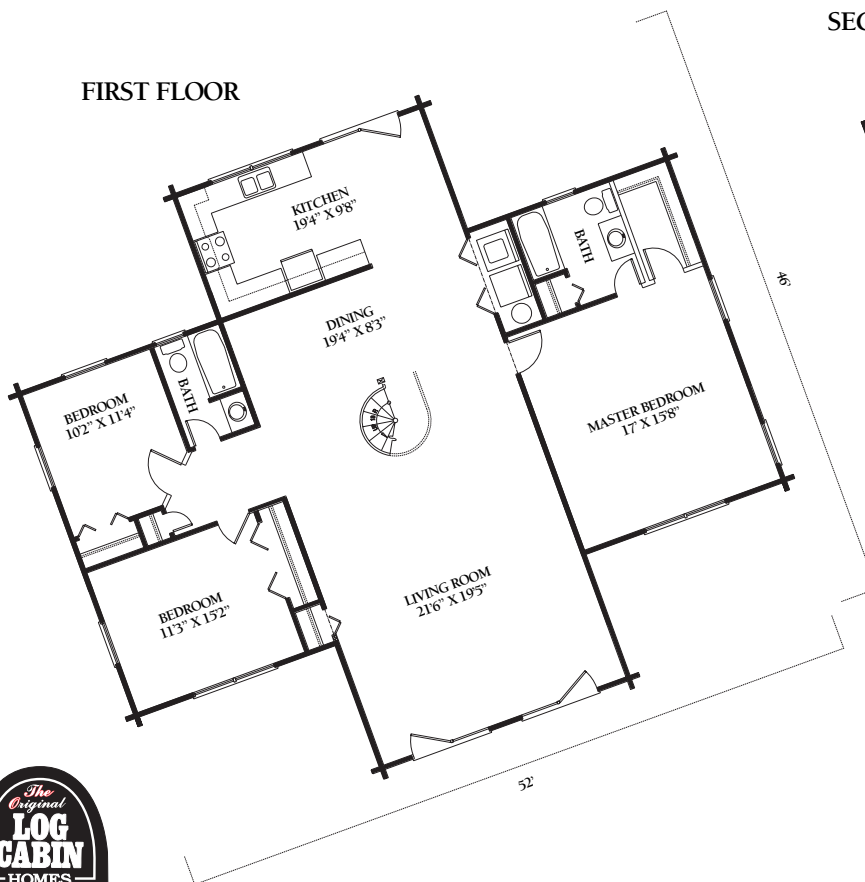

# TIMBERLAKE

Artist Rendering Actual Plans May Vary

FIRST FLOOR

SECOND FLOOR

Overall Dimensions:  
46' x 52' (14,020 x 15,849 mm)

Approximately  
2060 sq ft

©2003 LCH-0171

Call Toll Free 1.800.562.2246 usa