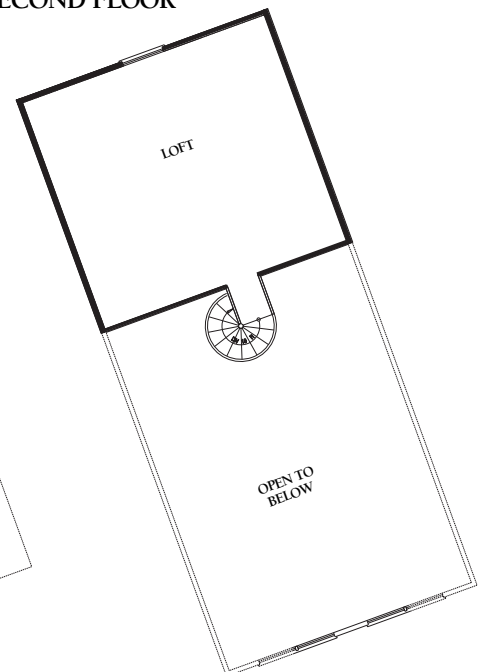

# TIMBERLAKE

Artist Rendering Actual Plans May Vary

FIRST FLOOR

SECOND FLOOR

Overall Dimensions:  
46' x 52' (14,020 x 15,849 mm)

Approximately  
2060 sq ft

©2003 LCH-0171

Call Toll Free 1.800.562.2246 usa