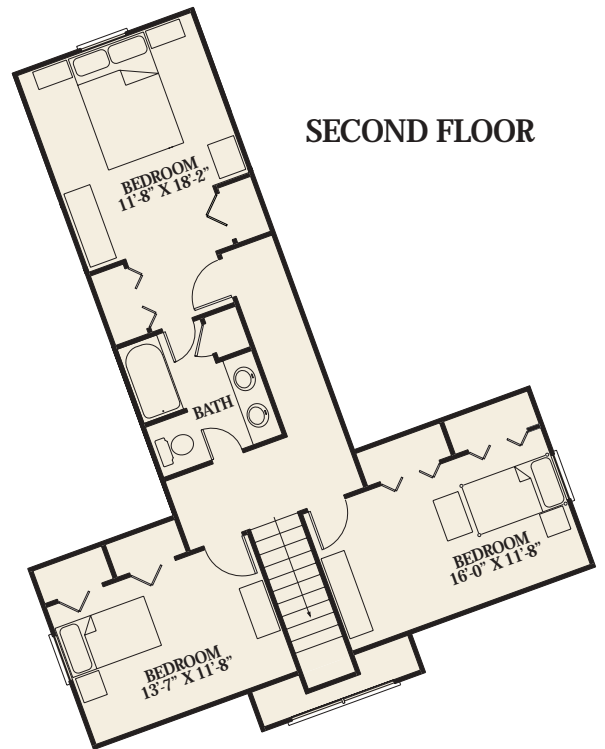

TRAILS END

Artist Rendering Actual Plans May Vary

FIRST FLOOR

SECOND FLOOR

Overall Dimensions:
34' x 48' (10,363 x 14,630 mm)

Approximately
2,234 sq ft

332 Sq. Ft. Porch

©2003 LCH-0073