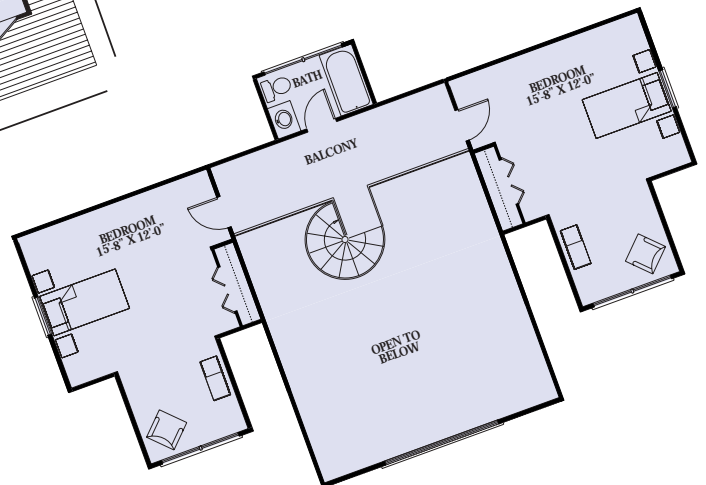

Artist Rendering Actual Plans May Vary

VERMONT

FIRST FLOOR

Overall Dimensions:
52' x 32' (15,849.6 x 9,753.6 mm)

Approximately
2156 sq ft

SECOND FLOOR

©2003 LCH-0038

Call Toll Free **1.800.562.2246** usa