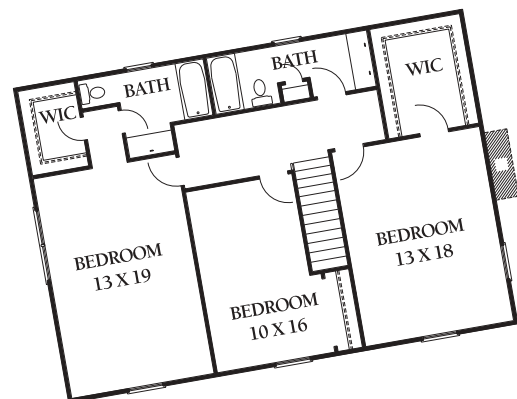

Artist Rendering Actual Plans May Vary

WILLIAMSBURG

FIRST FLOOR

Overall Dimensions:
42' x 26' (12,801.6 x 7,924.8 mm)

Approximately
2240 sq ft

SECOND FLOOR

©2002 LCH-0050

Call Toll Free **1.800.562.2246** usa