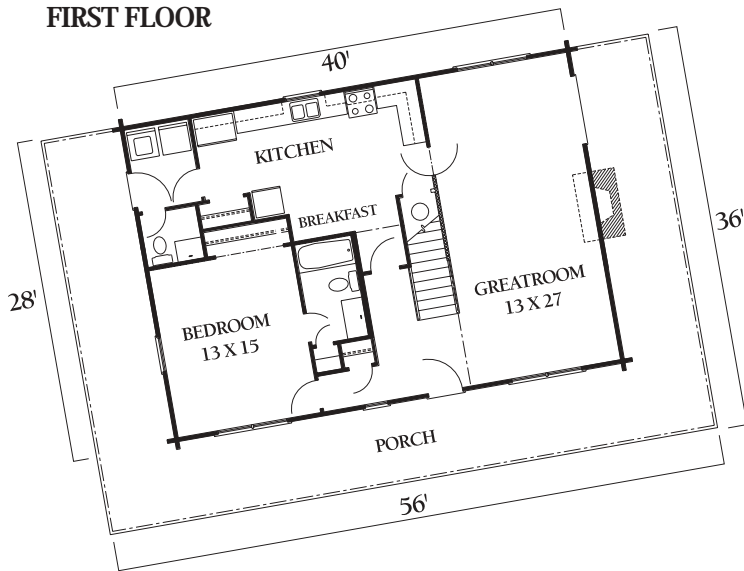

Artist Rendering Actual Plans May Vary

WILLIAMSBURG

FIRST FLOOR

Overall Dimensions:
42' x 26' (12,801.6 x 7,924.8 mm)

Approximately
2240 sq ft

SECOND FLOOR

©2002 LCH-0050

Call Toll Free **1.800.562.2246** usa