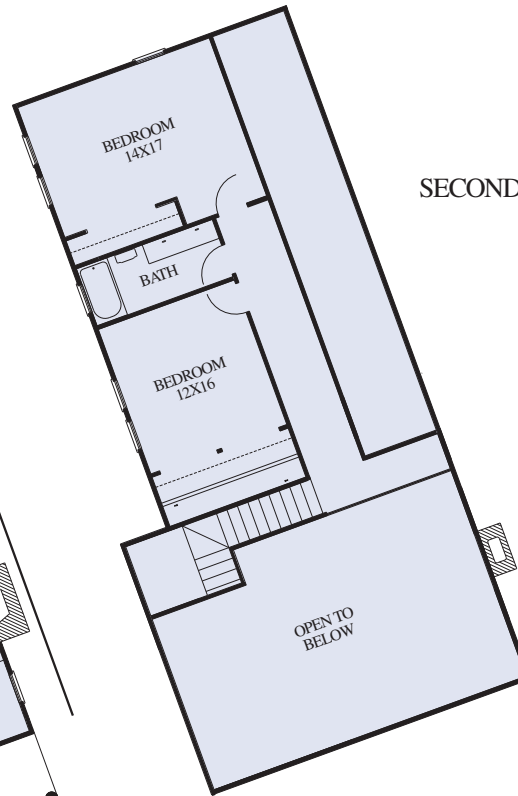

Artist Rendering Actual Plans May Vary

GATLINBURG

FIRST FLOOR

SECOND FLOOR

Overall Dimensions:
28' x 59' (8,534 x 17,983 mm)

Approximately
2,076 sq ft

©2002 LCH-0039

Call Toll Free 1.800.562.2246 usa