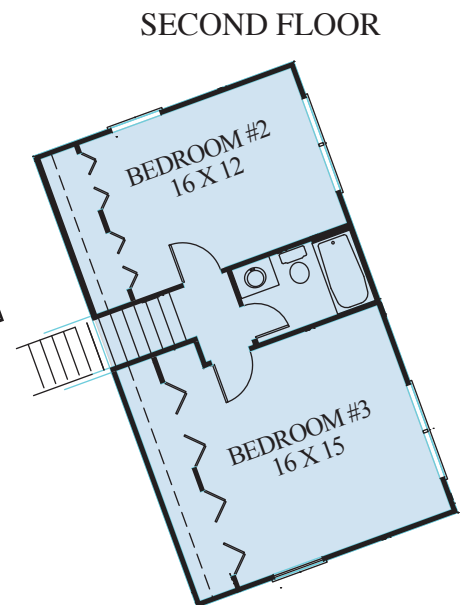

Customer Photo - Actual Plans Vary

# Santee

Overall Dimensions  
50 X 32  
Approximately 2,049 Sq. Ft.

© 2017 LCH-0346

Call Toll Free 1.800.562.2246 USA

Or visit our website at [www.logcabinhomes.com](http://www.logcabinhomes.com)