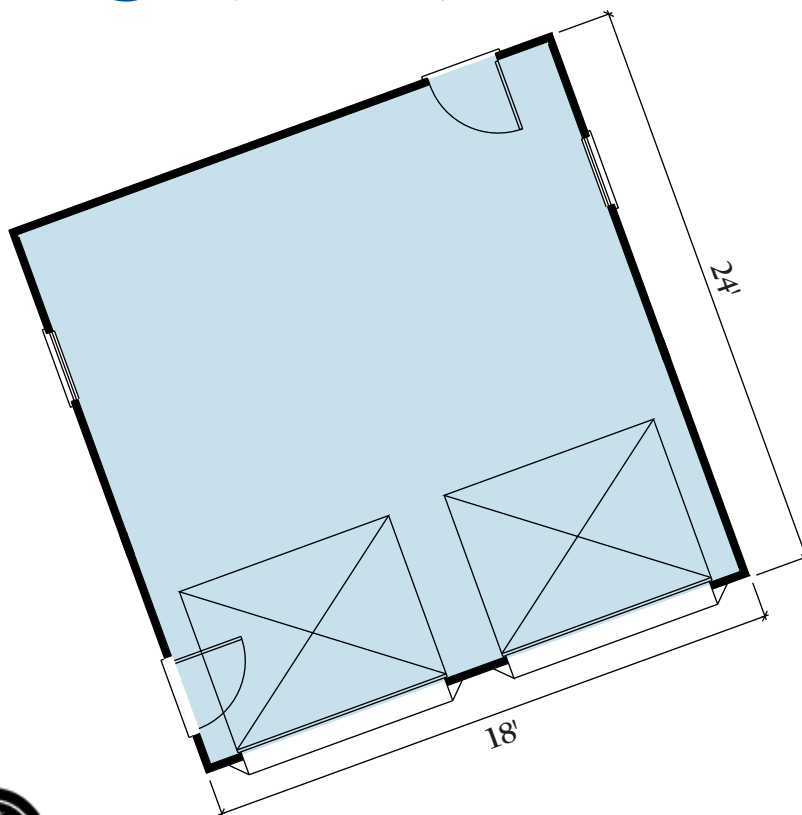

BUNYAN

Artist Rendering Actual Plans May Vary

Bunyan 1

Overall Dimensions: One Story
18' x 24' (5,486 x 7,315 mm)
Approximately 432 Sq. Ft.

Bunyan 2

Overall Dimensions: 1 Story
24' x 24' (7,315 x 7,315 mm)
Approximately 576 Sq. Ft.

Bunyan 3

Overall Dimensions: 1 Story
36' x 24' (10,973 x 7,315 mm)
Approximately 864 Sq. Ft.

Bunyan 4

Overall Dimensions: 1 1/2 Story
18' x 24' (5,486 x 7,315 mm)
Approximately 648 Sq. Ft.

Bunyan 5

Overall Dimensions: 1 1/2 Story
24' x 24' (7,315 x 7,315 mm)
Approximately 864 Sq. Ft.

Bunyan 6

Overall Dimensions: 1 1/2 Story
36' x 24' (10,973 x 7,315 mm)
Approximately 1296 Sq. Ft.

©2002 LCH-0087

Call Toll Free 1.800.562.2246 usa

Or visit our website at www.logcabinhomes.com