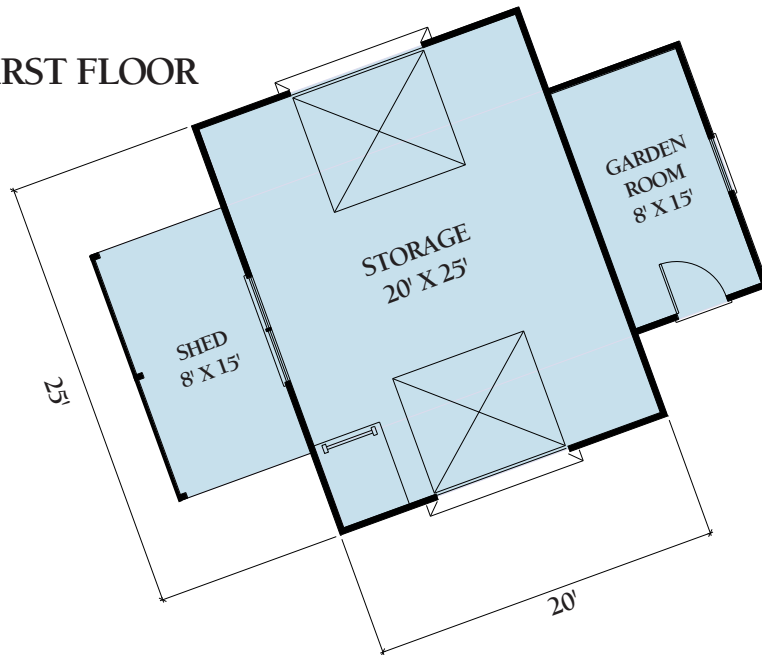

Artist Rendering Actual Plans May Vary

GAMBREL

FIRST FLOOR

LOFT

Overall Dimensions:
20' x 25' (6096 x 7620 mm)

Approximately
1,120 Sq. Ft.