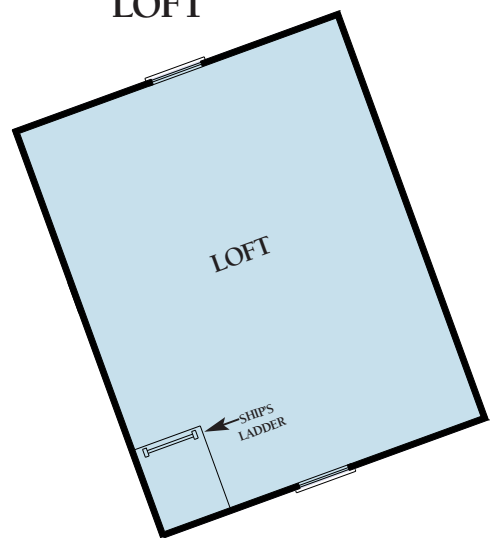

Artist Rendering Actual Plans May Vary

GAMBREL

FIRST FLOOR

LOFT

Overall Dimensions:
20' x 25' (6096 x 7620 mm)

Approximately
1,120 Sq. Ft.