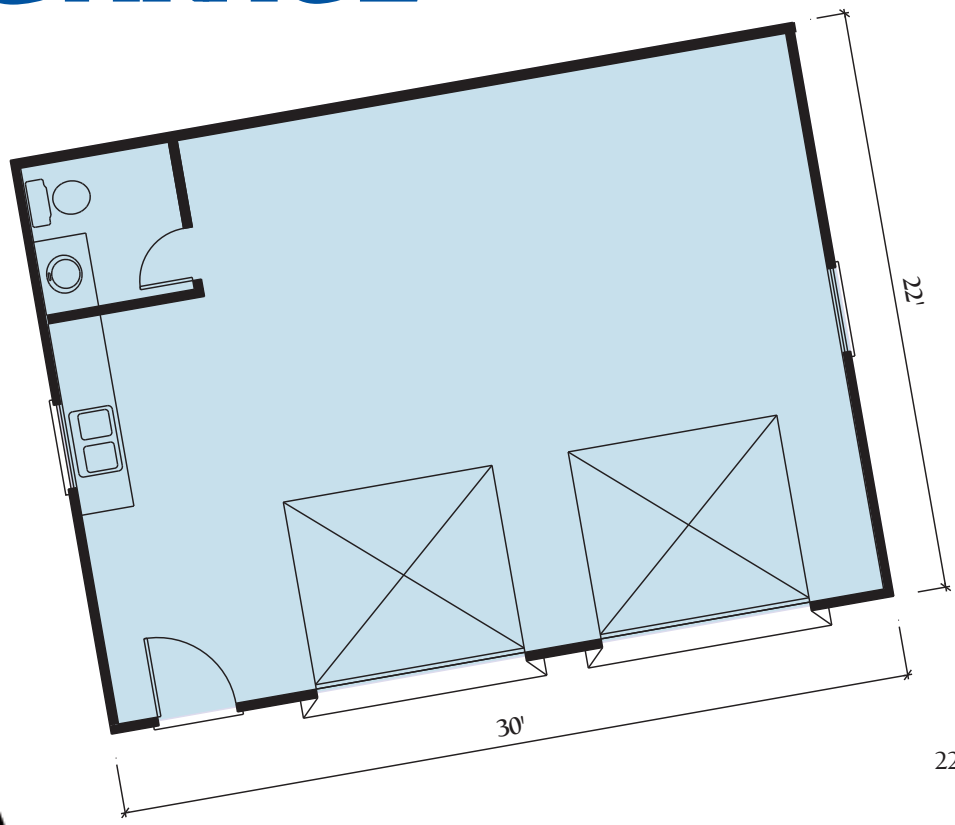

# GARAGE

Artist Rendering Actual Plans May Vary

Overall Dimensions:  
22' x 30' (6706 x 9144 mm)

Approximately  
660 Sq. Ft.

©2002 LCH-0089

Call Toll Free 1.800.562.2246 usa

Or visit our website at [www.logcabinhomes.com](http://www.logcabinhomes.com)