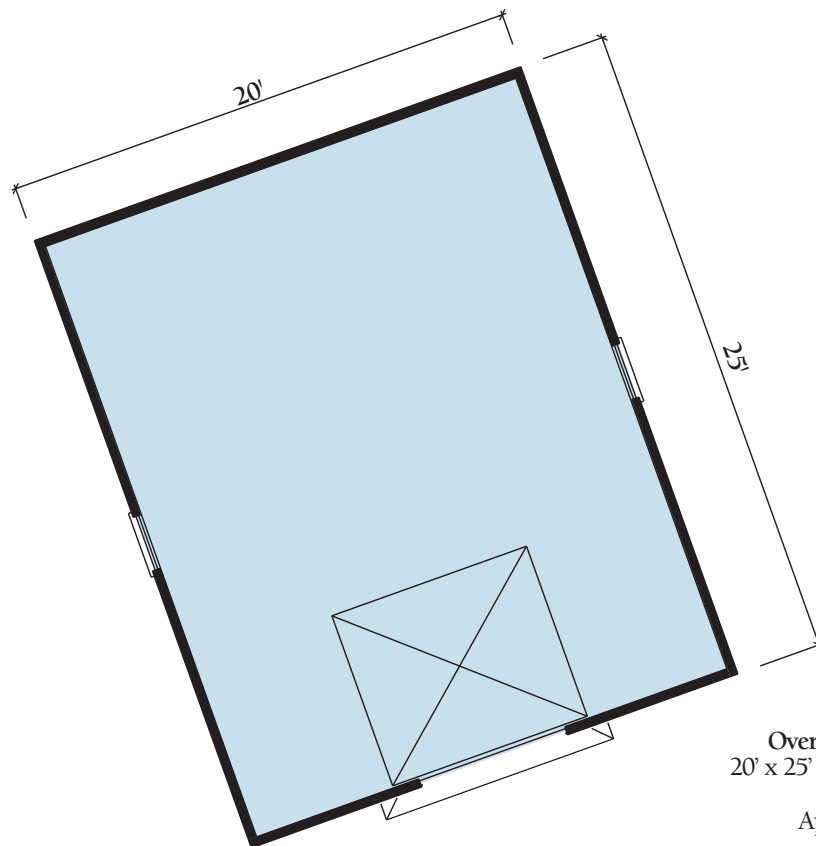

GARDENER

Artist Rendering Actual Plans May Vary

Overall Dimensions:
20' x 25' (6096 x 7620 mm)

Approximately
500 Sq. Ft.

Call Toll Free **1.800.562.2246** usa

Or visit our website at **www.logcabinhomes.com**