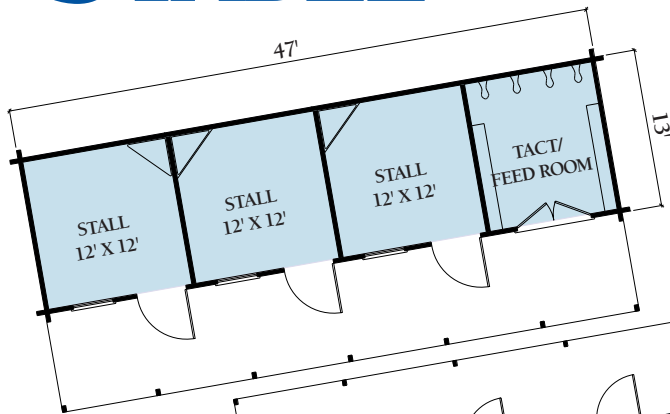

Artist Rendering Actual Plans May Vary

# STABLE

Overall Dimensions:  
13' x 47' (3,861 x 14,326 mm)

Approximately  
611 Sq. Ft.

Overall Dimensions:  
25' x 60' (7,620 x 18,288 mm)

Approximately  
1,500 Sq. Ft.

©2002 LCH-0091

Call Toll Free 1.800.562.2246 usa