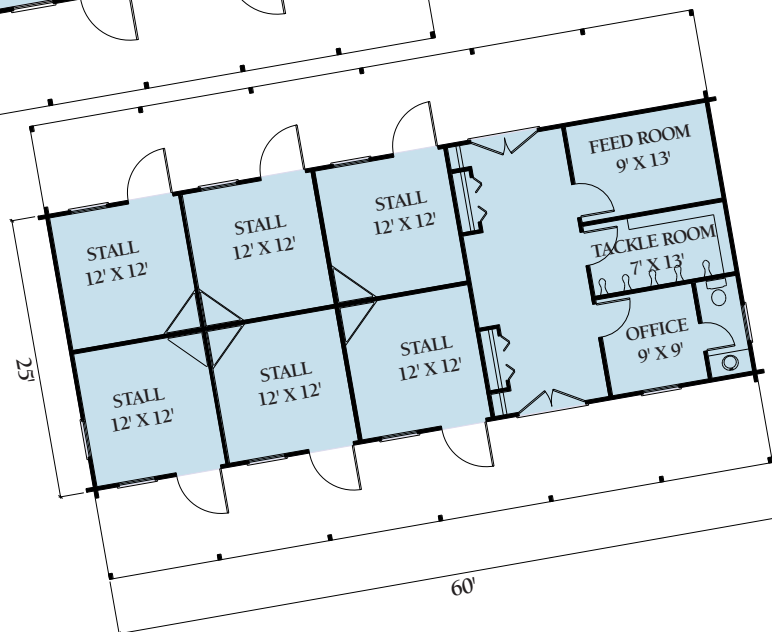

Artist Rendering Actual Plans May Vary

# STABLE

Overall Dimensions:  
13' x 47' (3,861 x 14,326 mm)

Approximately  
611 Sq. Ft.

Overall Dimensions:  
25' x 60' (7,620 x 18,288 mm)

Approximately  
1,500 Sq. Ft.

©2002 LCH-0091

Call Toll Free 1.800.562.2246 usa