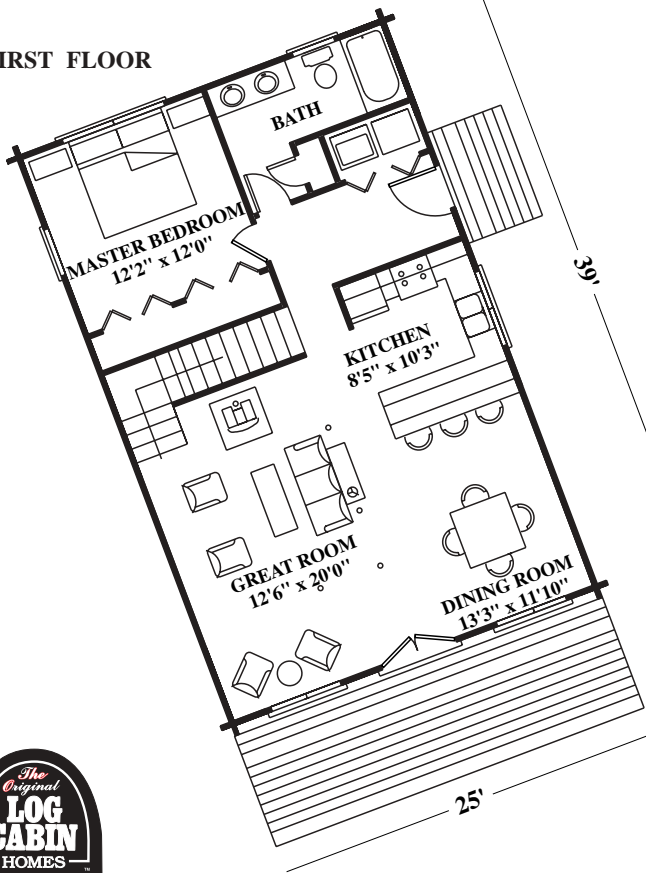

Artist Rendering Actual Plans May Vary

APPALACHIAN

FIRST FLOOR

SECOND FLOOR

Overall Dimensions:
25' x 39' (7,620 x 11,887 mm)

Actual Living Area
1534 sq ft

©2003 LCH-0075

Call Toll Free 1.800.562.2246 usa