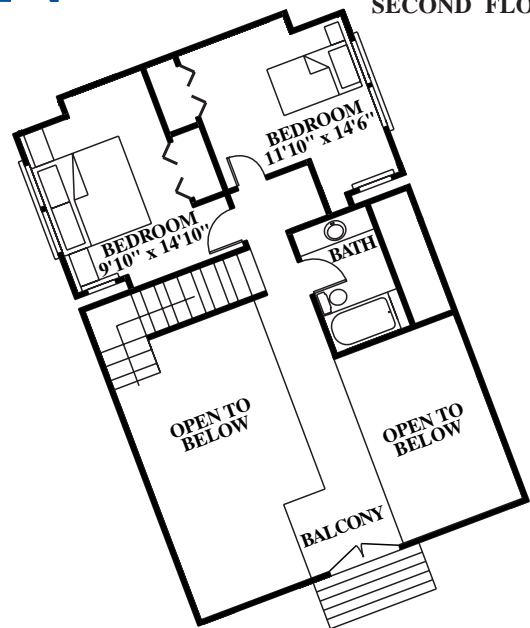

Artist Rendering Actual Plans May Vary

APPALACHIAN

FIRST FLOOR

SECOND FLOOR

Overall Dimensions:
25' x 39' (7,620 x 11,887 mm)

Actual Living Area
1534 sq ft

©2003 LCH-0075

Call Toll Free 1.800.562.2246 usa