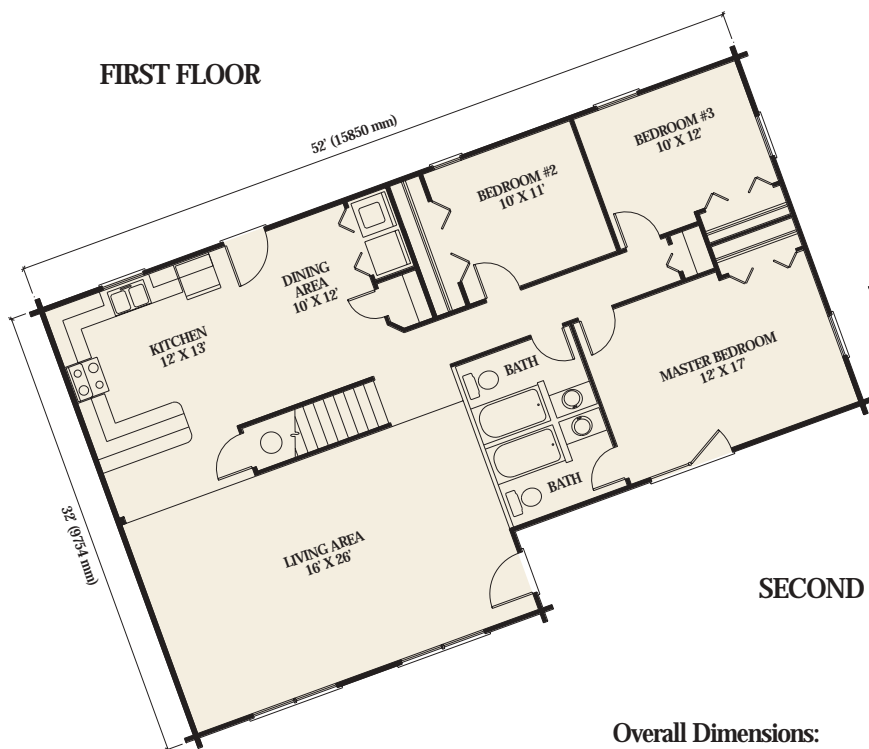

BLUEFIELD

Artist Rendering Actual Plans May Vary

FIRST FLOOR

SECOND FLOOR

Overall Dimensions:
32' x 52' (9,754 x 15,850 mm)

Approximately
2,028 sq ft

Call Toll Free **1.800.562.2246** usa

Or visit our website at www.logcabinhomes.com