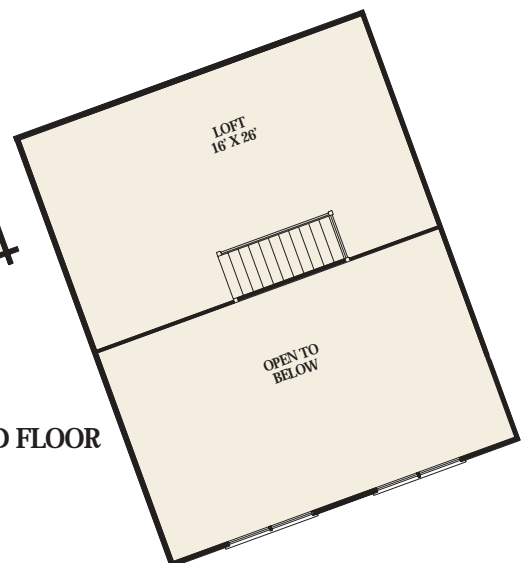

BLUEFIELD

Artist Rendering Actual Plans May Vary

FIRST FLOOR

SECOND FLOOR

Overall Dimensions:
32' x 52' (9,754 x 15,850 mm)

Approximately
2,028 sq ft

Call Toll Free **1.800.562.2246** usa

Or visit our website at www.logcabinhomes.com