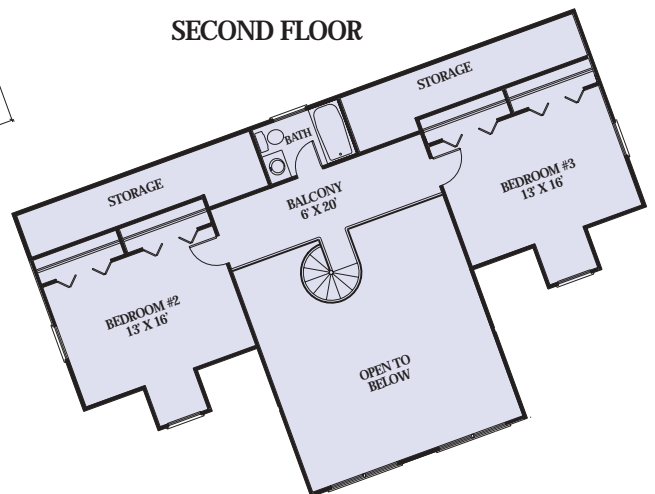

BLUERIDGE II

Artist Rendering Actual Plans May Vary

FIRST FLOOR

Overall Dimensions:
32' x 52' (9754 x 15850 mm)

Approximately
2,017 sq ft

SECOND FLOOR

©2003 LCH-0033

Call Toll Free 1.800.562.2246 usa