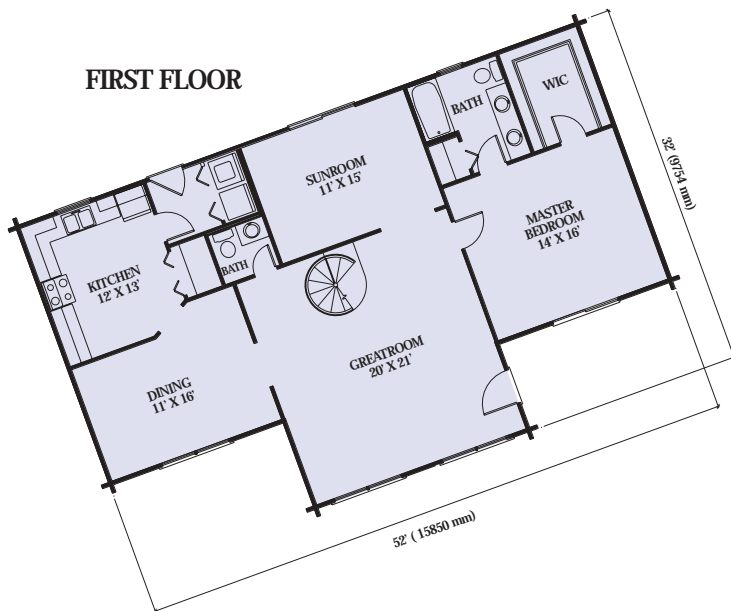

BLUERIDGE II

Artist Rendering Actual Plans May Vary

FIRST FLOOR

Overall Dimensions:
32' x 52' (9754 x 15850 mm)

Approximately
2,017 sq ft

SECOND FLOOR

©2003 LCH-0033

Call Toll Free 1.800.562.2246 usa