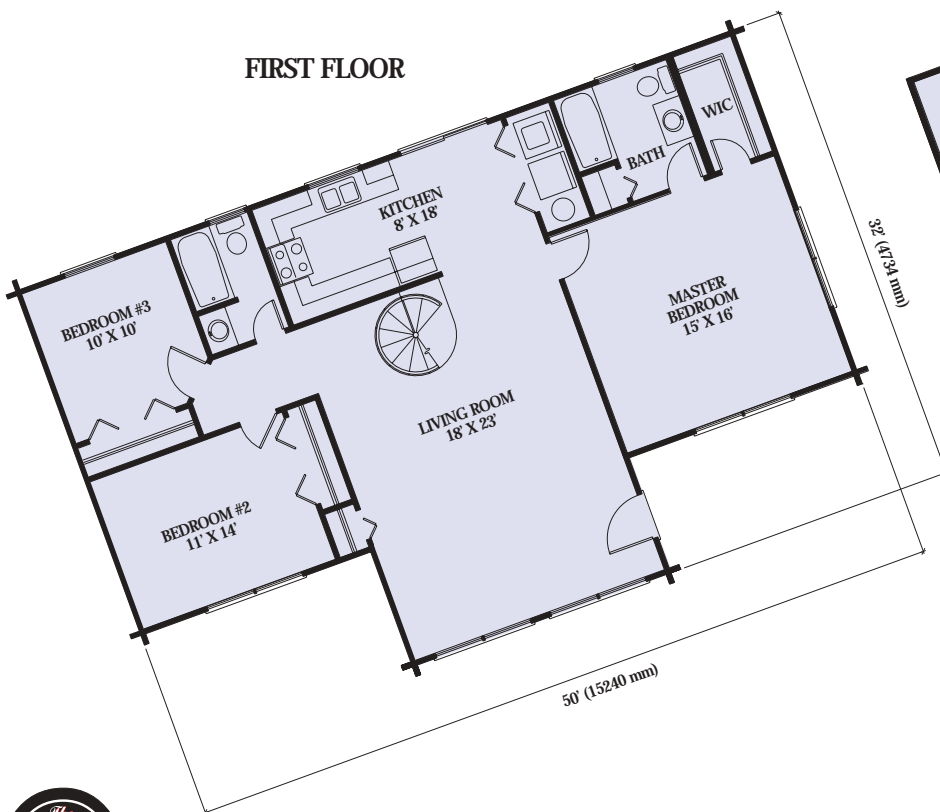

BLUERIDGE I

Artist Rendering Actual Plans May Vary

SECOND FLOOR

FIRST FLOOR

Overall Dimensions:
32' x 50' (4,734 x 15,240 mm)

Approximately
1408 sq ft

©2002 LCH-0032

Call Toll Free **1.800.562.2246** usa