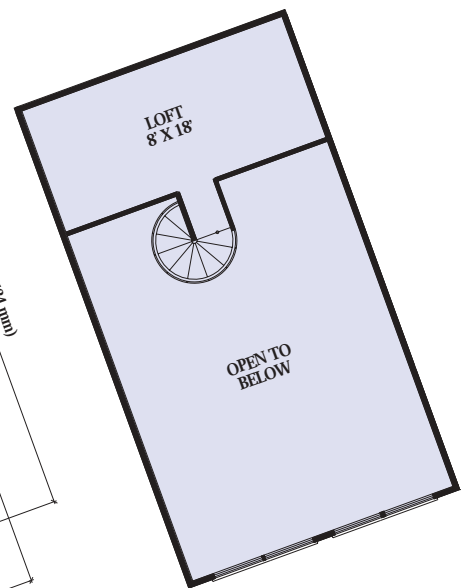

BLUERIDGE I

Artist Rendering Actual Plans May Vary

SECOND FLOOR

FIRST FLOOR

Overall Dimensions:
32' x 50' (4,734 x 15,240 mm)

Approximately
1408 sq ft

©2002 LCH-0032

Call Toll Free **1.800.562.2246** usa