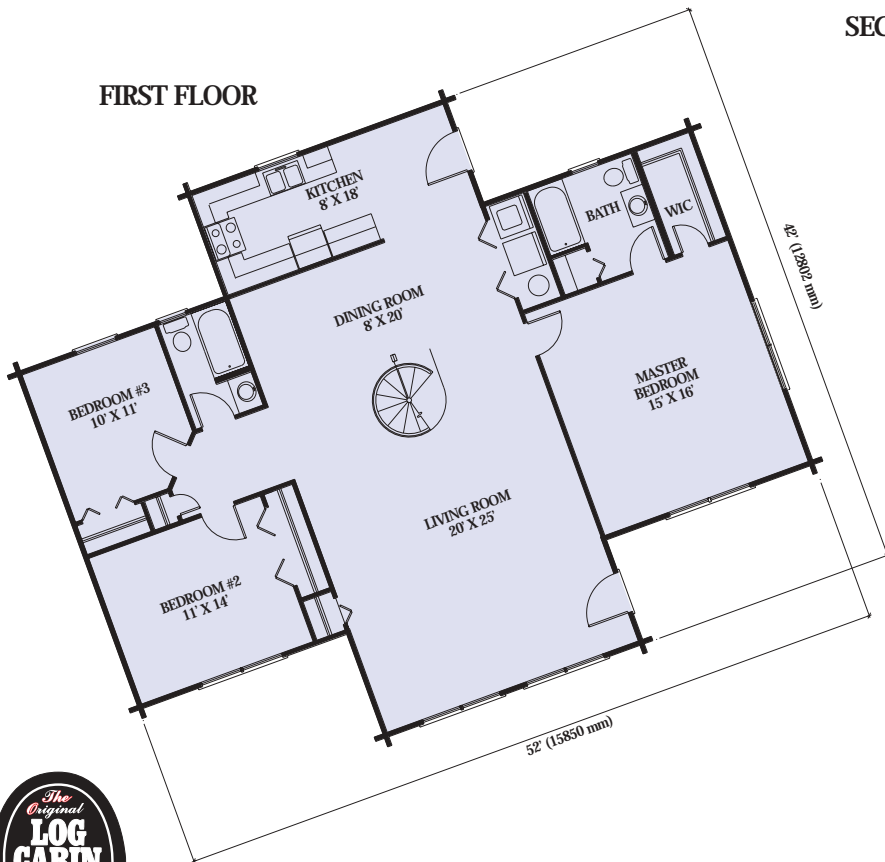

BLUERIDGE III

Artist Rendering Actual Plans May Vary

FIRST FLOOR

SECOND FLOOR

Overall Dimensions:
42' x 52' (12802 x 15850 mm)

Approximately
2012 sq ft

©2003 LCH-0034

Call Toll Free 1.800.562.2246 usa