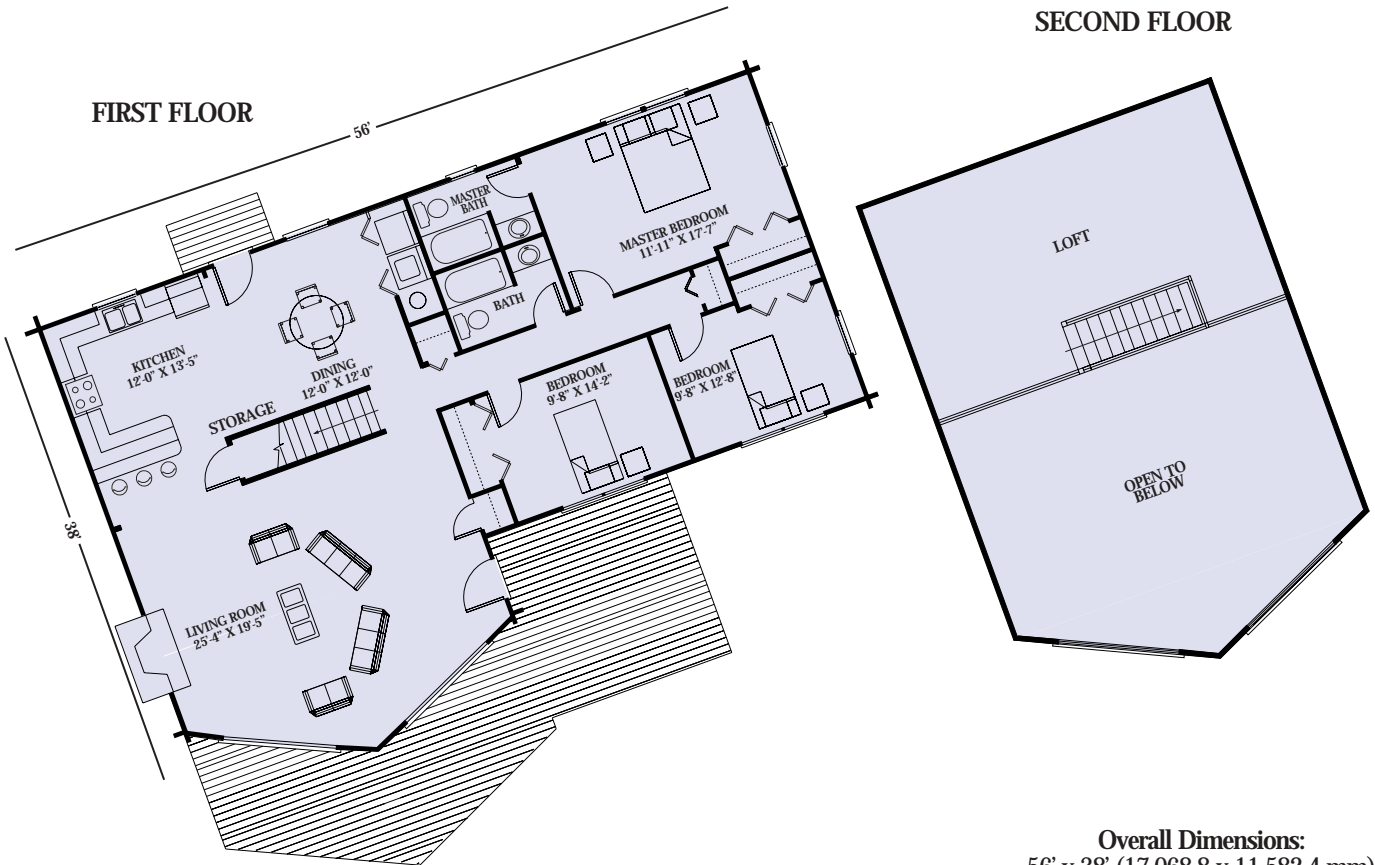

Artist Rendering Actual Plans May Vary

CEDARBROOK

SECOND FLOOR

FIRST FLOOR

Overall Dimensions:
56' x 38' (17,068.8 x 11,582.4 mm)

Approximately
1907 sq ft

©2003 LCH-0035

Call Toll Free **1.800.562.2246** usa