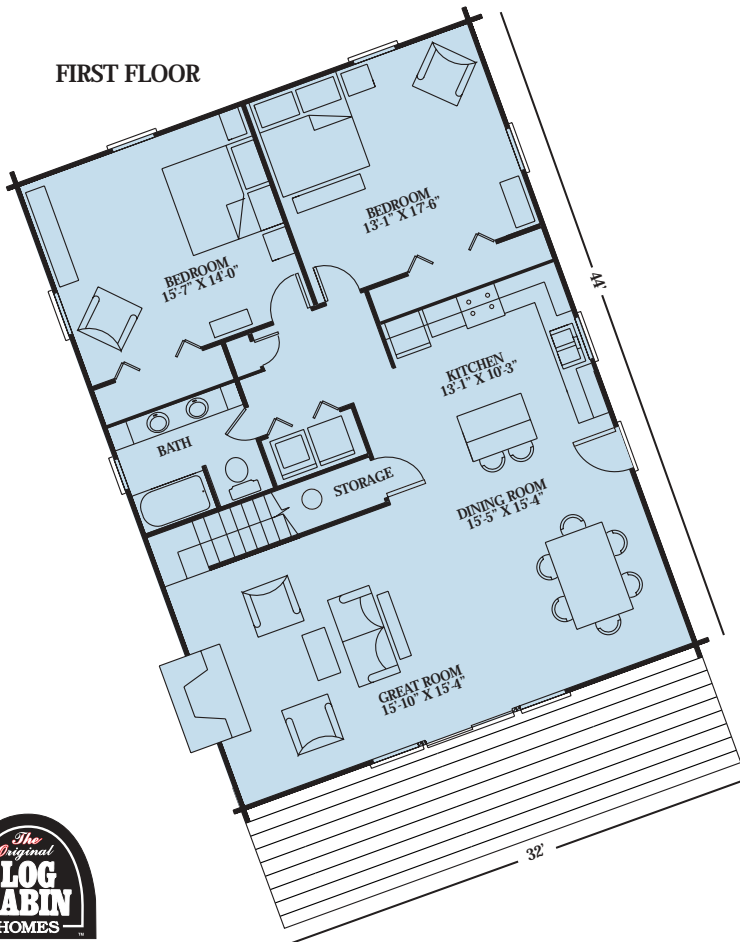

Artist Rendering Actual Plans May Vary

DAKOTA

FIRST FLOOR

SECOND FLOOR

Overall Dimensions:
32' x 44' (9,754 x 13,411 mm)

Actual Living Area
2,095 sq ft

©2003 LCH-0079

Call Toll Free 1.800.562.2246 usa