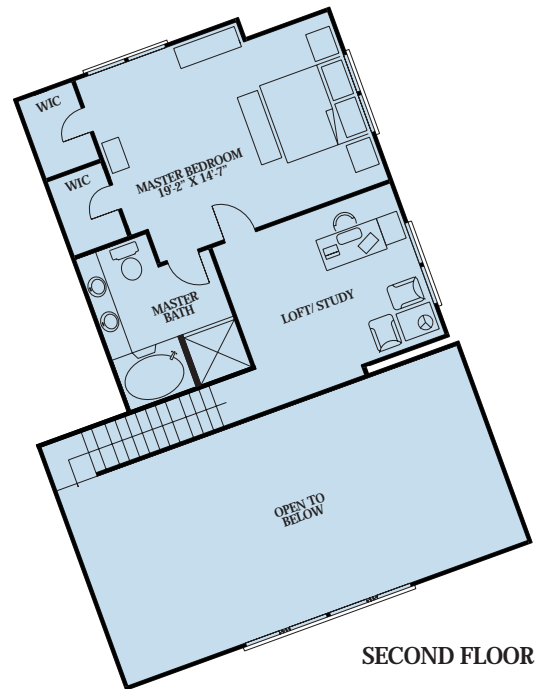

Artist Rendering Actual Plans May Vary

DAKOTA

FIRST FLOOR

SECOND FLOOR

Overall Dimensions:
32' x 44' (9,754 x 13,411 mm)

Actual Living Area
2,095 sq ft

©2003 LCH-0079

Call Toll Free 1.800.562.2246 usa