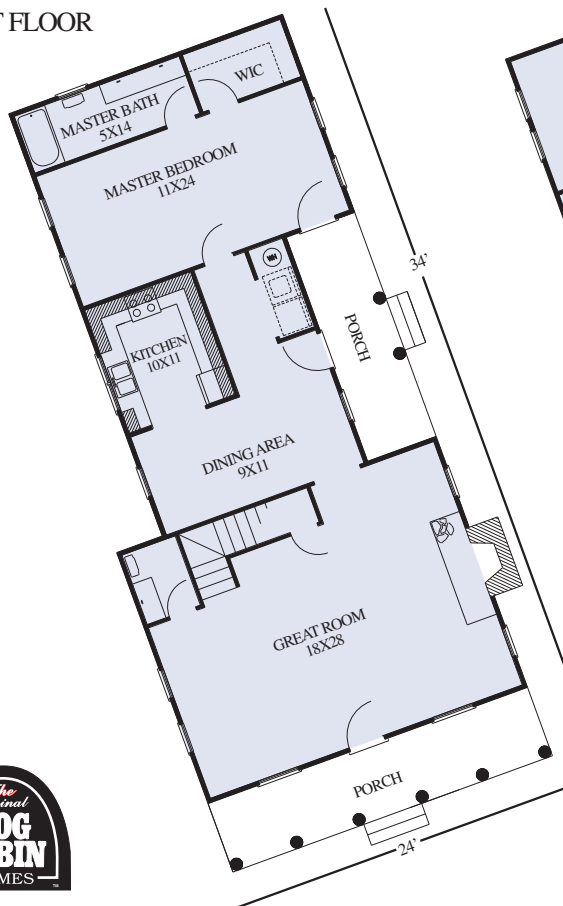

Artist Rendering Actual Plans May Vary

GATLINBURG

FIRST FLOOR

SECOND FLOOR

Overall Dimensions:
28' x 59' (8,534 x 17,983 mm)

Approximately
2,076 sq ft

©2002 LCH-0039

Call Toll Free 1.800.562.2246 usa