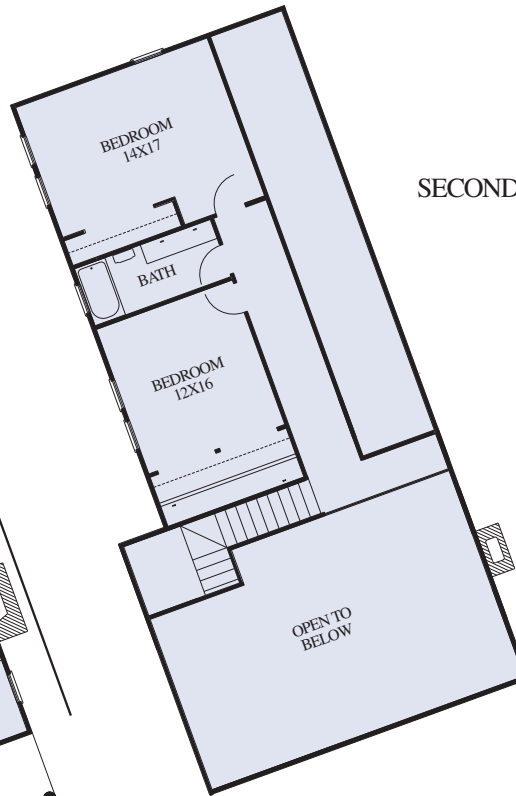

Artist Rendering Actual Plans May Vary

GATLINBURG

FIRST FLOOR

SECOND FLOOR

Overall Dimensions:
28' x 59' (8,534 x 17,983 mm)

Approximately
2,076 sq ft

©2002 LCH-0039

Call Toll Free 1.800.562.2246 usa