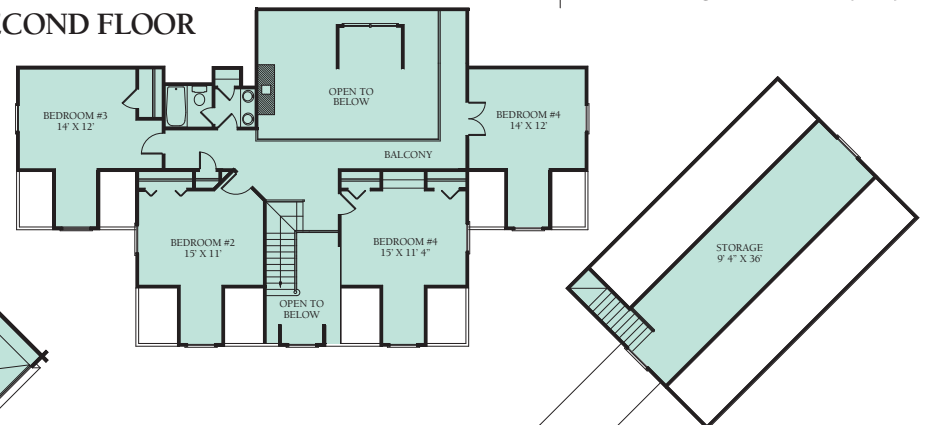

THE GRAND GEORGIAN

AT CABIN CREEK

Artist Rendering Actual Plans May Vary

FIRST FLOOR

SECOND FLOOR

Overall Dimensions:
84' 8" x 58' 8"
Approximately 4,092 Sq. Ft.

Call Toll Free 1.800.562.2246 usa

Or visit our website at www.logcabinhomes.com