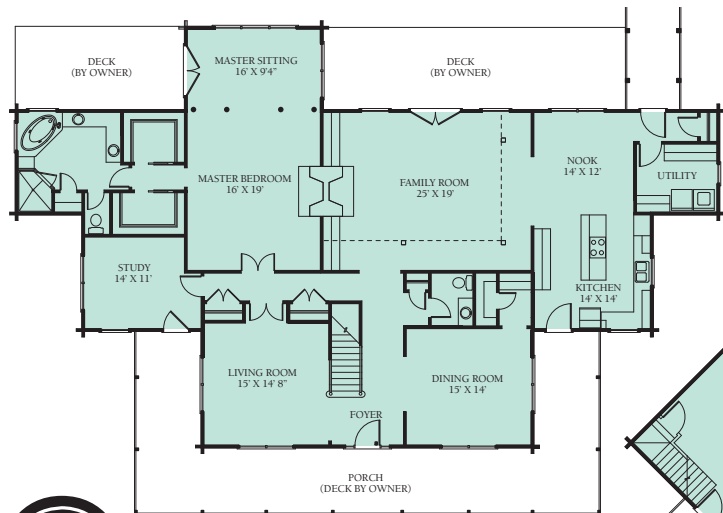

THE GRAND GEORGIAN

AT CABIN CREEK

Artist Rendering Actual Plans May Vary

FIRST FLOOR

SECOND FLOOR

Overall Dimensions:
84' 8" x 58' 8"
Approximately 4,092 Sq. Ft.

Call Toll Free 1.800.562.2246 usa

Or visit our website at www.logcabinhomes.com