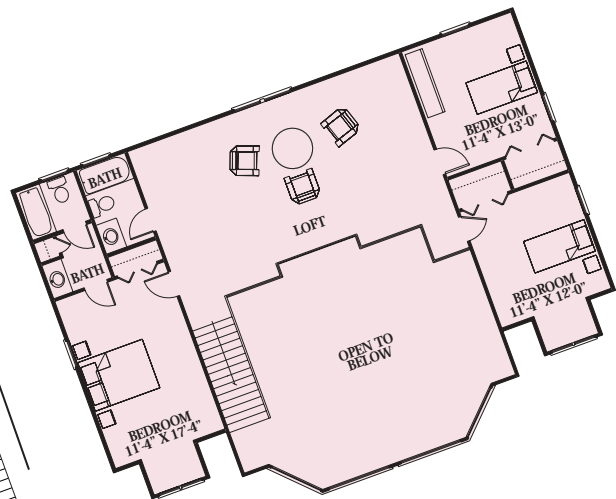

Artist Rendering Actual Plans May Vary

HATTERAS

Overall Dimensions:
52' x 43' 3" (15,849.6 x 13,487.4 mm)

Approximately
3,186 sq ft

Call Toll Free **1.800.562.2246** usa

Or visit our website at www.logcabinhomes.com