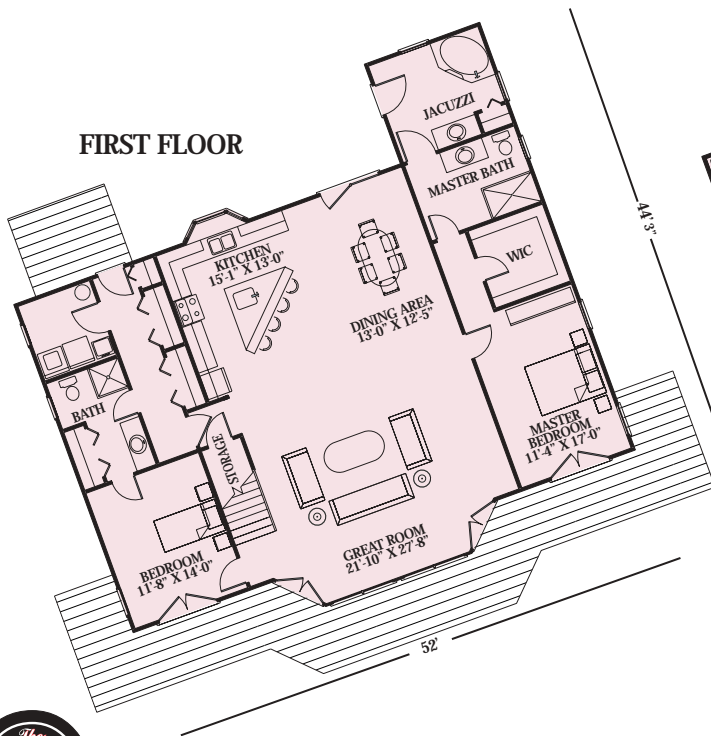

Artist Rendering Actual Plans May Vary

HATTERAS

Overall Dimensions:
52' x 43' 3" (15,849.6 x 13,487.4 mm)

Approximately
3,186 sq ft

Call Toll Free **1.800.562.2246** usa

Or visit our website at www.logcabinhomes.com