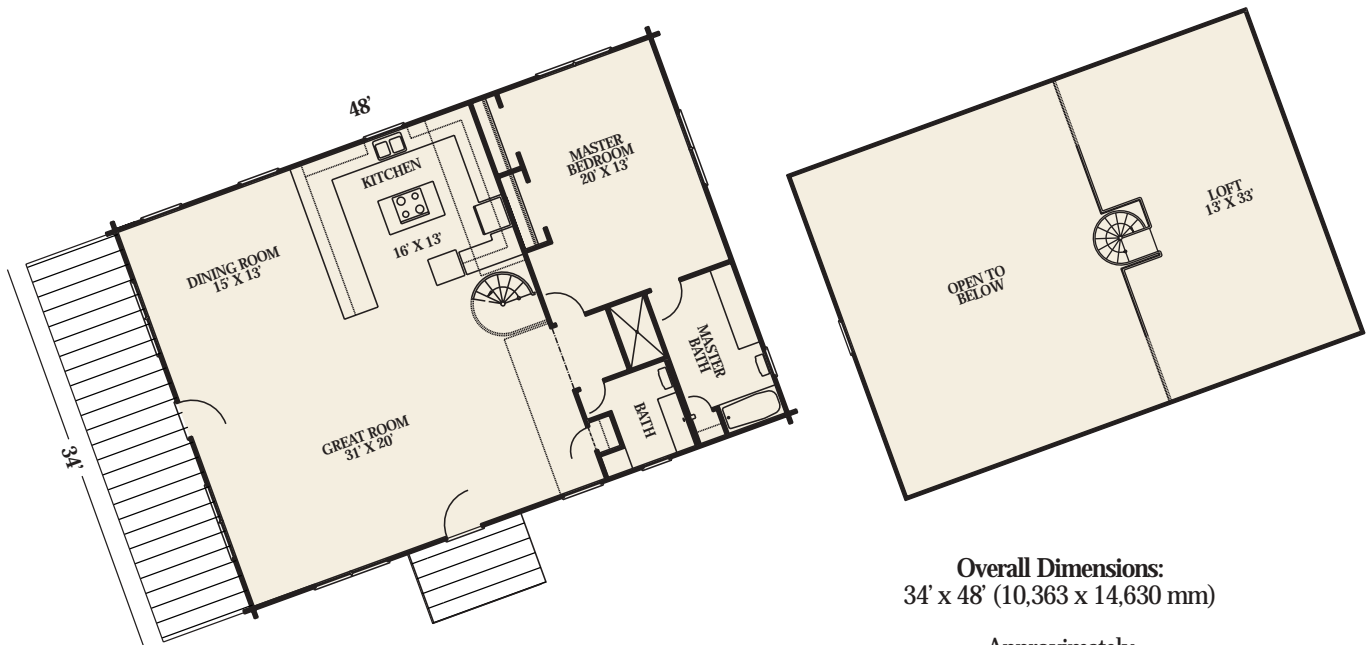

Artist Rendering Actual Plans May Vary

HIDEAWAY II

Overall Dimensions:
34' x 48' (10,363 x 14,630 mm)

Approximately
2,061 sq ft

Call Toll Free **1.800.562.2246** usa

Or visit our website at www.logcabinhomes.com