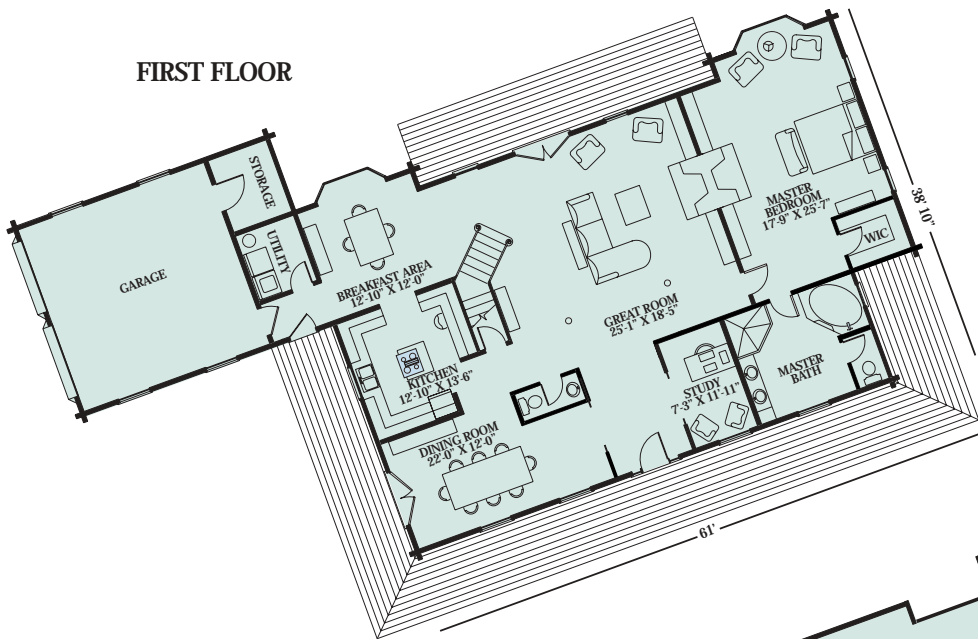

Artist Rendering Actual Plans May Vary

## FIRST FLOOR

**Overall Dimensions:**  
61' x 38' 10" (18,592.8 x 11,836 mm)

Approximately  
2855 sq ft

638 Sq. Ft. Garage  
250 Sq. Ft. Storage  
744 Sq. Ft. Porch