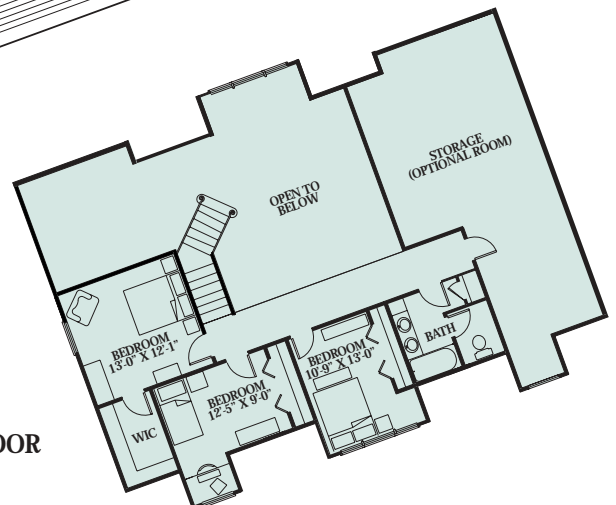

SECOND FLOOR

©2003 LCH-0043

Call Toll Free **1.800.562.2246** usa

Or visit our website at **www.logcabinhomes.com**