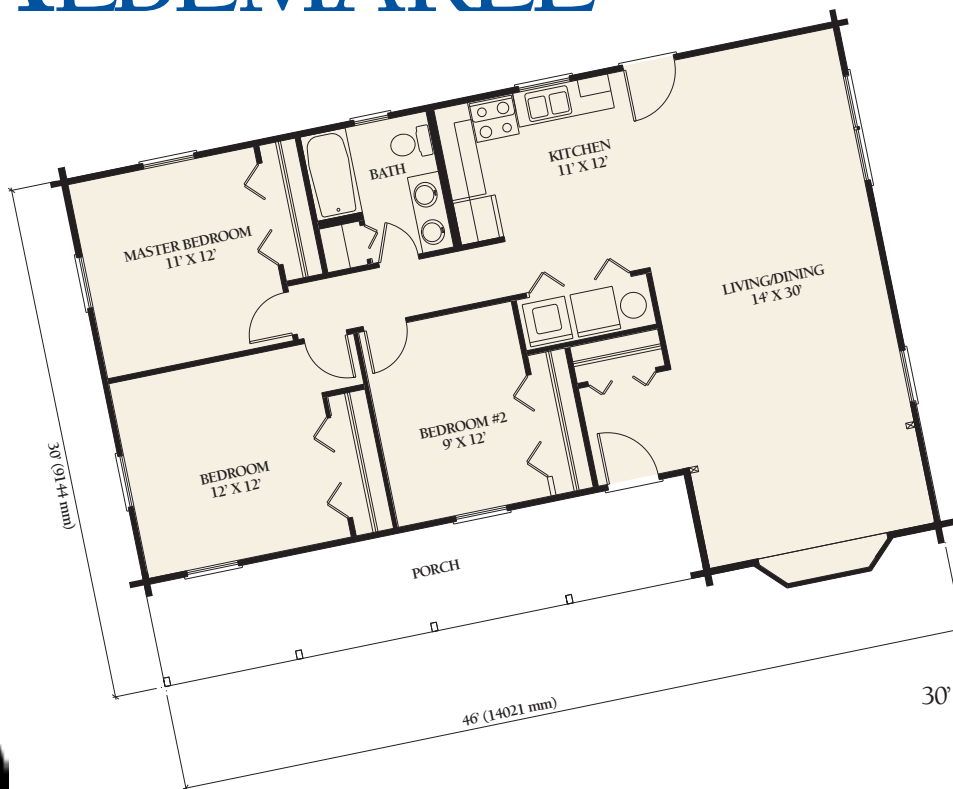

ALBEMARLE

Artist Rendering Actual Plans May Vary

Overall Dimensions:
30' x 46' (9,144 x 14,021 mm)

Approximately
1,188 sq ft

Call Toll Free **1.800.562.2246** usa

Or visit our website at **www.logcabinhomes.com**