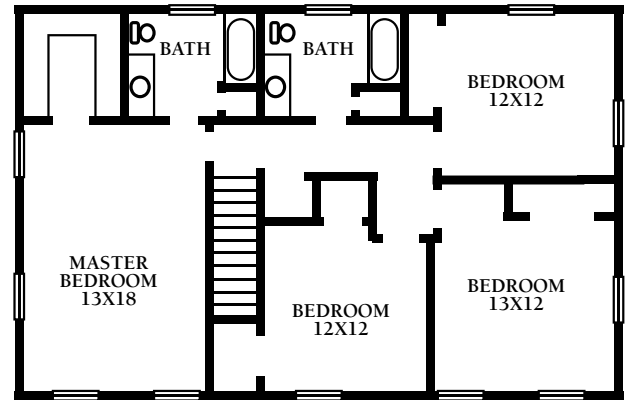

Artist Rendering Actual Plans May Vary

CHARLESTON II

FIRST FLOOR

SECOND FLOOR

Overall Dimensions:

42' X 26'

Approximately: 2,184 Sq. Ft.

Call Toll Free 1.800.562.2246 USA