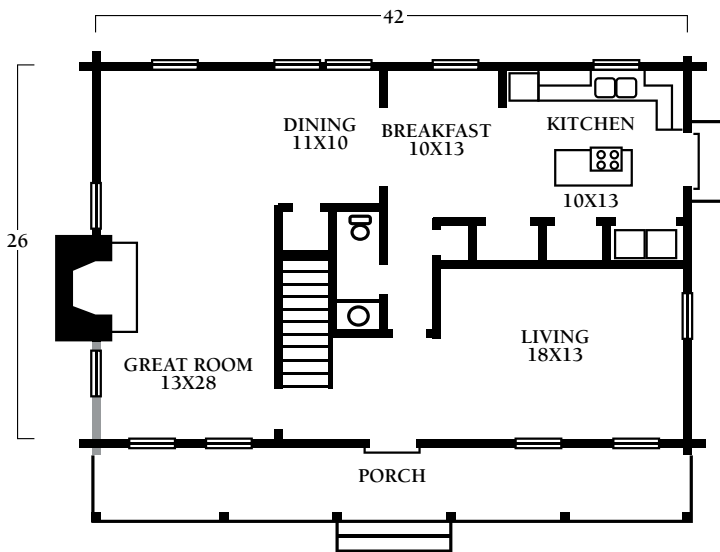

Artist Rendering Actual Plans May Vary

CHARLESTON II

FIRST FLOOR

SECOND FLOOR

Overall Dimensions:

42' X 26'

Approximately: 2,184 Sq. Ft.

Call Toll Free 1.800.562.2246 USA