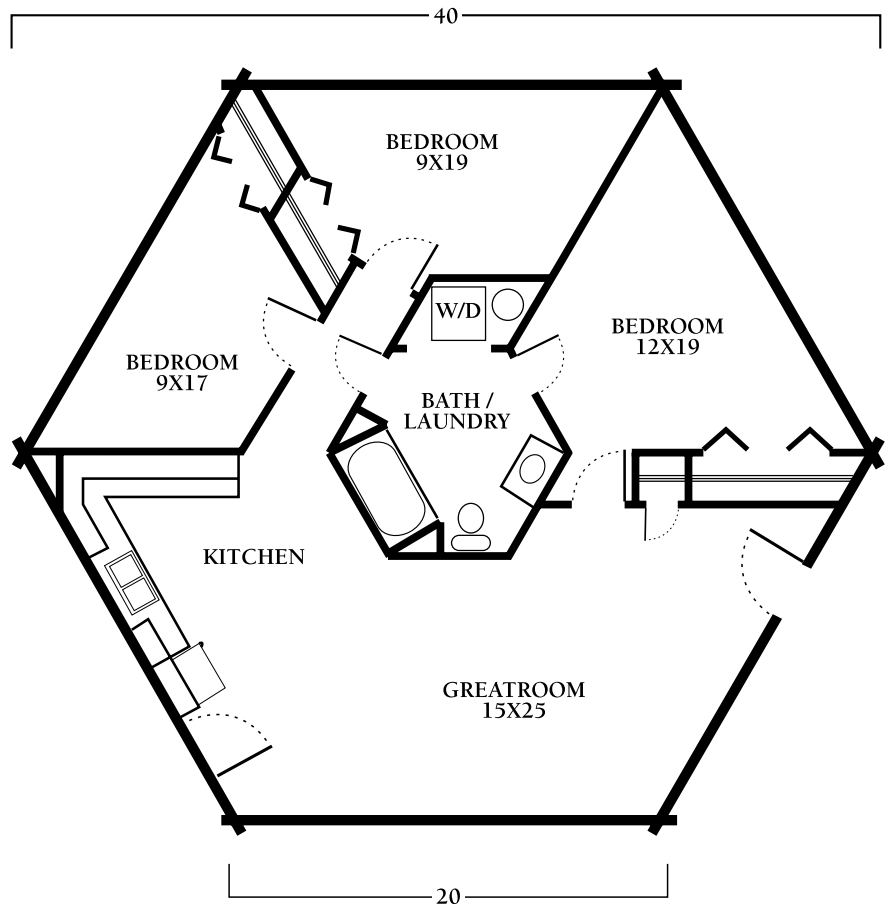

Artist Rendering Actual Plans May Vary

KIAWAH

Overall Dimensions:
40' X 40'

Approximately: 1,050 Sq. Ft.

Call Toll Free 1.800.562.2246 USA

Or Visit Our Website at www.logcabinhomes.com