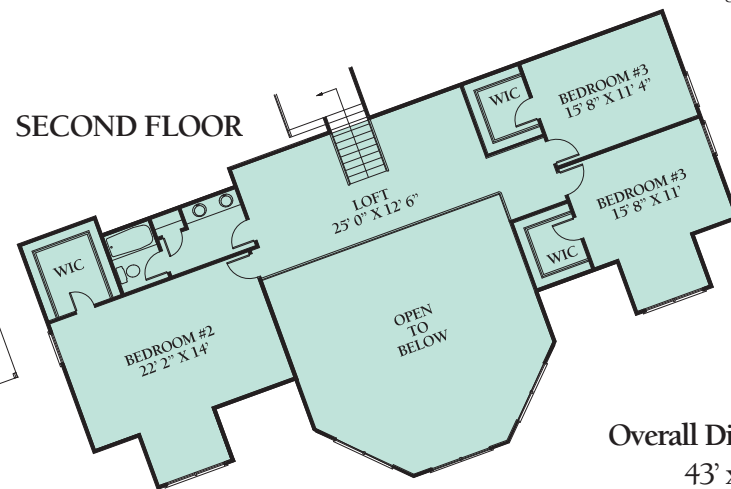

THE WINDAM

Artist Rendering Actual Plans May Vary

FIRST FLOOR

SECOND FLOOR

Overall Dimensions:

43' x 72'

Approximately 4,176 Sq. Ft.

©2008 LCH-0236