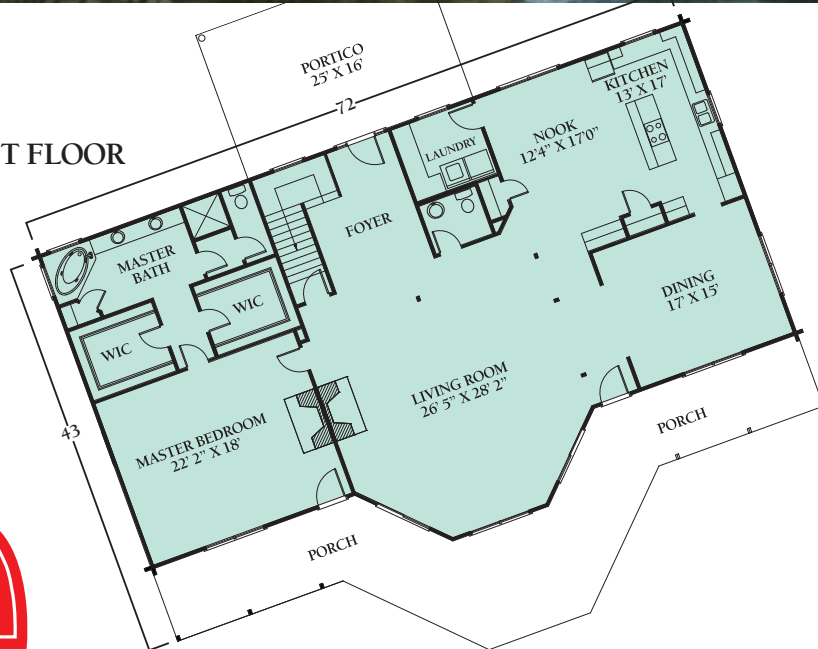

THE WINDAM

Artist Rendering Actual Plans May Vary

FIRST FLOOR

SECOND FLOOR

Overall Dimensions:

43' x 72'

Approximately 4,176 Sq. Ft.

©2008 LCH-0236