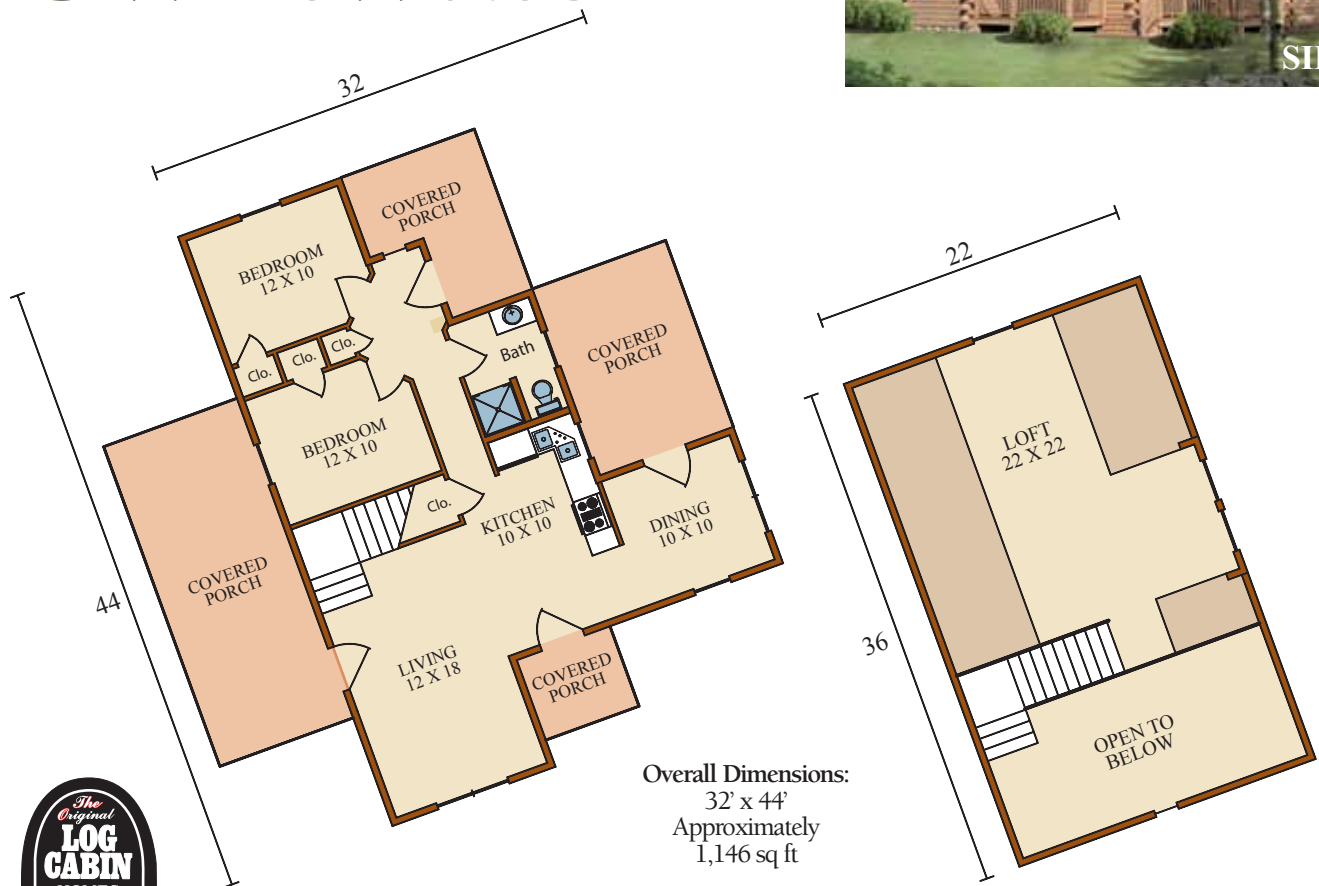

Custom Home Actual Plans May Vary

SIDE

Swiftwater II

Overall Dimensions:
 32' x 44'
 Approximately
 1,146 sq ft

©2013 LCH-0306

Call Toll Free 1.800.562.2246 usa

Or visit our website at www.logcabinhomes.com