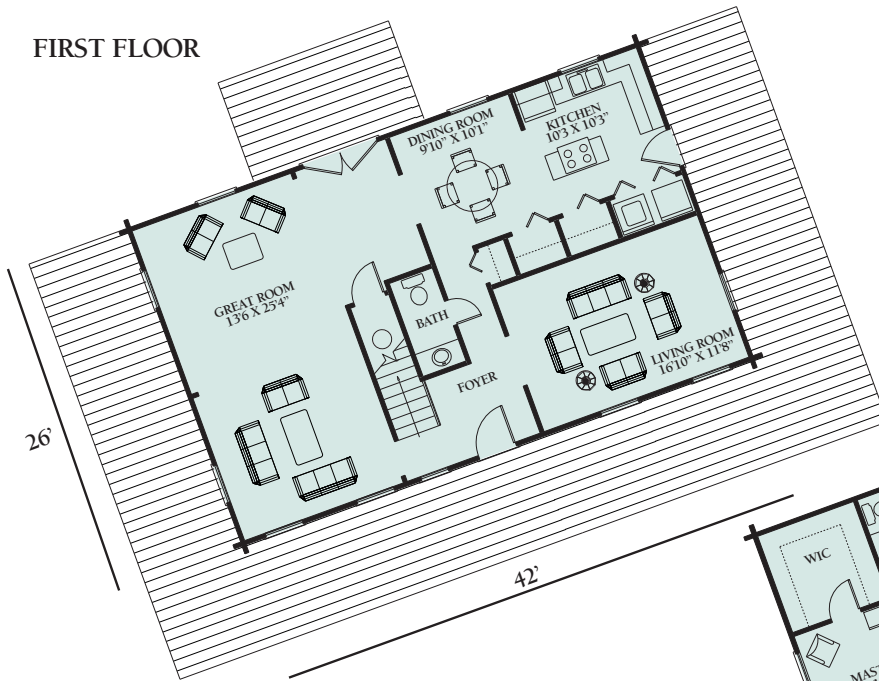

Artist Rendering Actual Plans May Vary

LEXINGTON

FIRST FLOOR

SECOND FLOOR

Overall Dimensions:
26' x 42'

Approximately
2,184 sq ft

©2003 LCH-0065

Call Toll Free 1.800.562.2246 usa