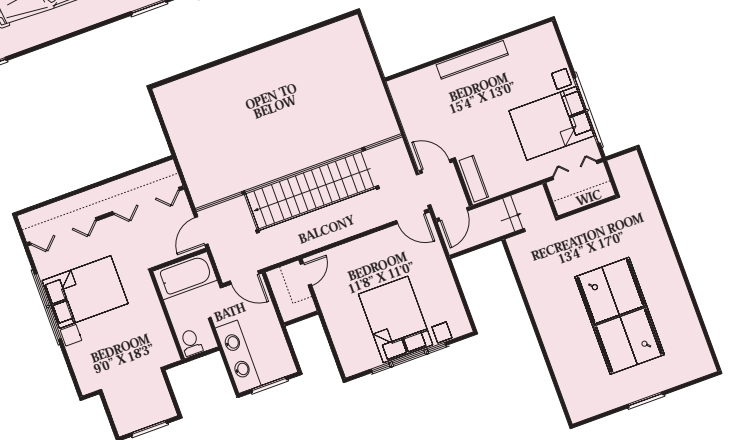

Artist Rendering Actual Plans May Vary

MADISON

FIRST FLOOR

Overall Dimensions:
50' x 30' (15,240 x 9,144 mm)

Approximately
2,332 sq ft

576 Sq. Ft. Garage
184 Sq. Ft. Porch

SECOND FLOOR

©2003 LCH-0053