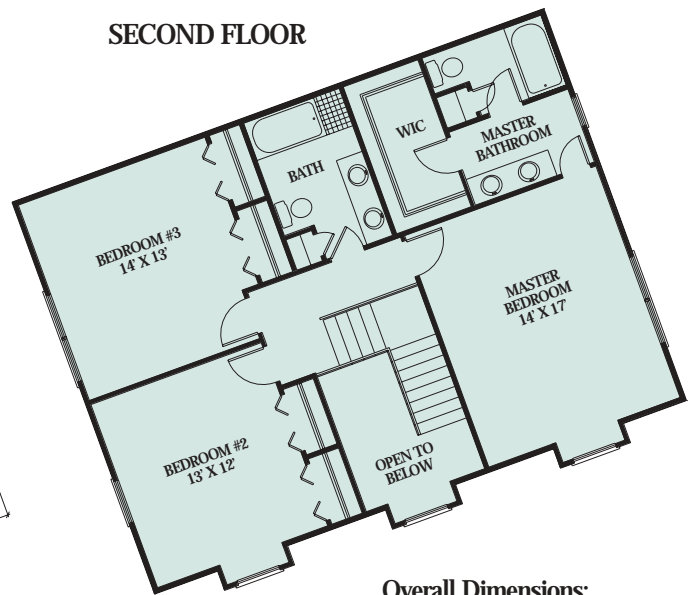

MANTEO

Artist Rendering Actual Plans May Vary

FIRST FLOOR

SECOND FLOOR

Overall Dimensions:
28' x 38' (8,543 x 11,582 mm)

Approximately
2,128 sq ft

©2002 LCH-0046

Call Toll Free **1.800.562.2246** usa