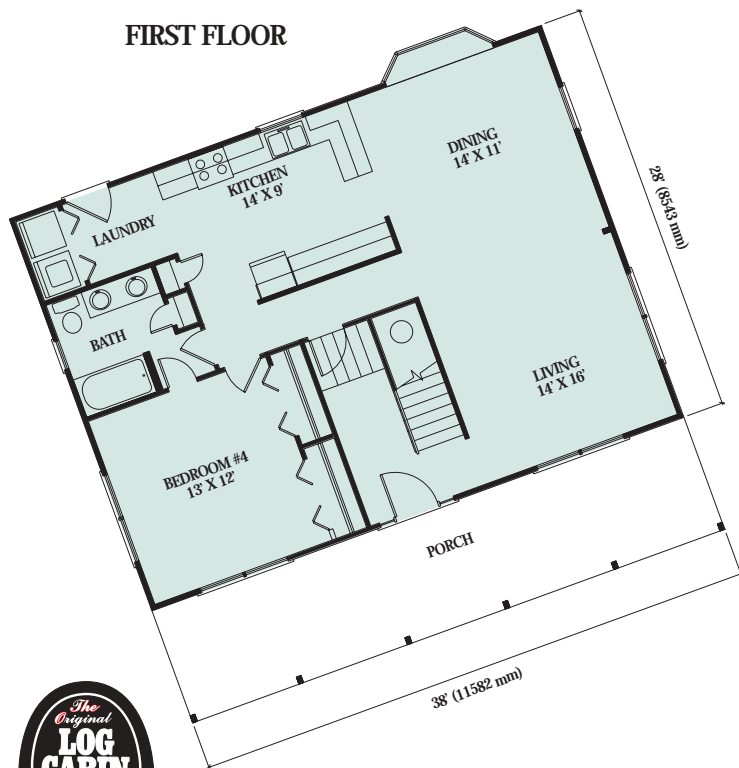

MANTEO

Artist Rendering Actual Plans May Vary

FIRST FLOOR

SECOND FLOOR

Overall Dimensions:
28' x 38' (8,543 x 11,582 mm)

Approximately
2,128 sq ft

©2002 LCH-0046

Call Toll Free **1.800.562.2246** usa