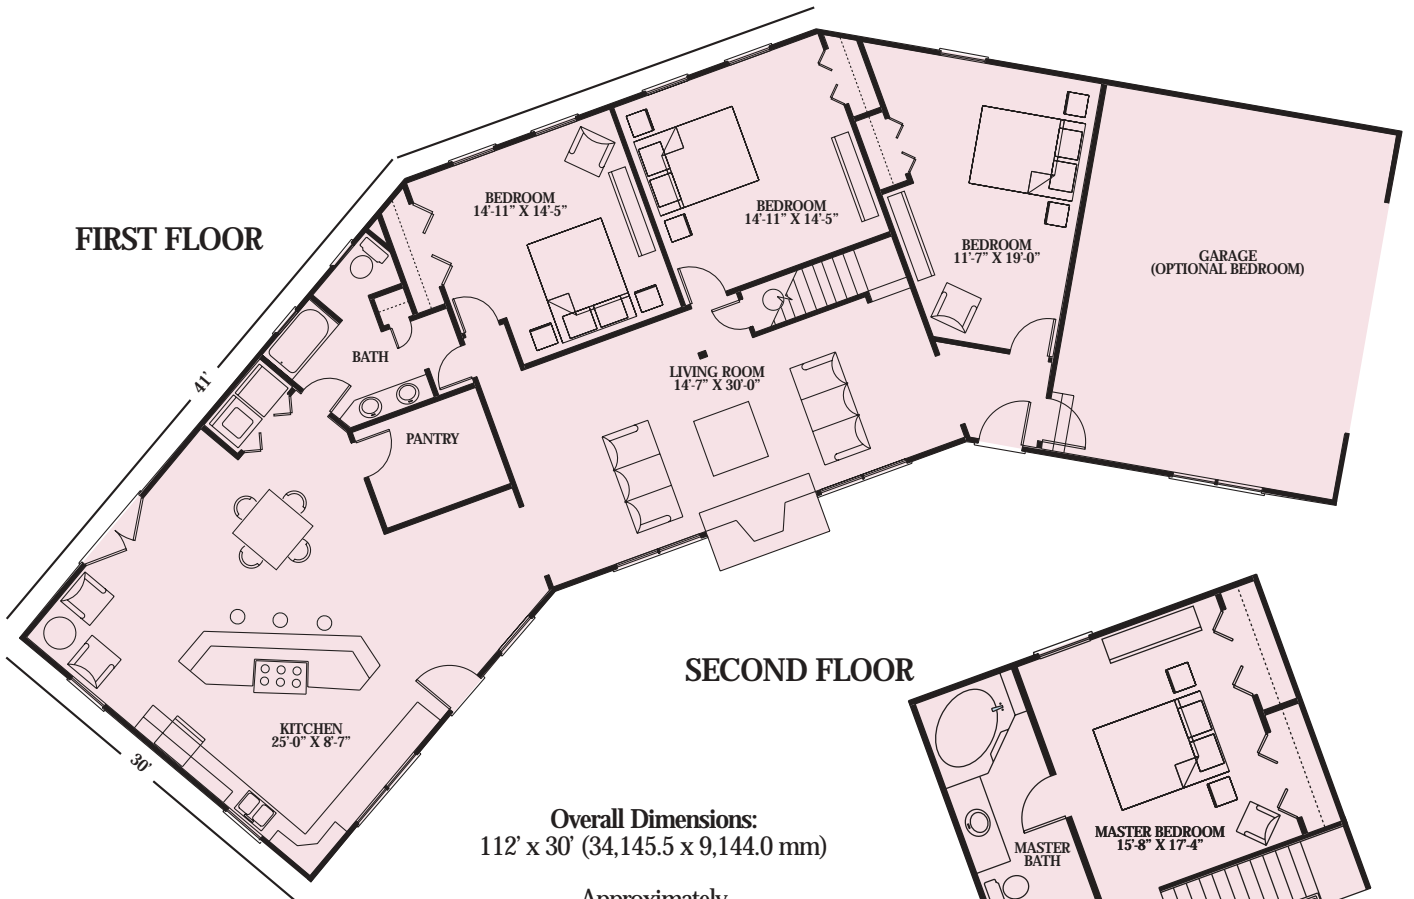

MEDITERANEAN

Artist Rendering Actual Plans May Vary

FIRST FLOOR

SECOND FLOOR

Overall Dimensions:
112' x 30' (34,145.5 x 9,144.0 mm)

Approximately
3,275 sq ft

©2003 LCH-0054

Call Toll Free 1.800.562.2246 usa