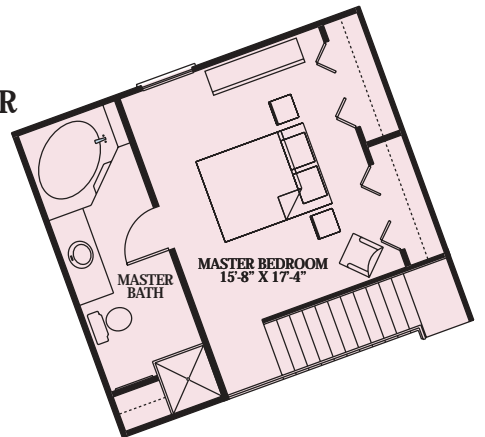

MEDITERANEAN

Artist Rendering Actual Plans May Vary

FIRST FLOOR

SECOND FLOOR

Overall Dimensions:
112' x 30' (34,145.5 x 9,144.0 mm)

Approximately
3,275 sq ft

©2003 LCH-0054

Call Toll Free 1.800.562.2246 usa