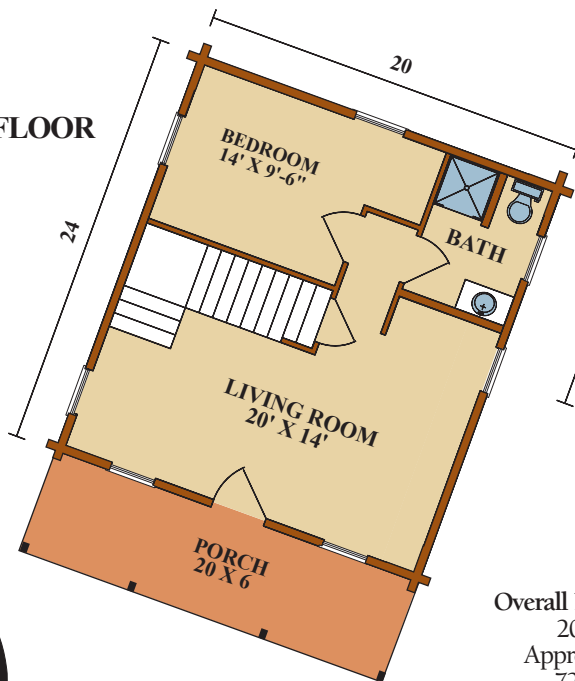

Artist Rendering Actual Plans May Vary

Mountaineer I

FIRST FLOOR

SECOND FLOOR

Overall Dimensions:
 20' x 24'
 Approximately
 720 sq ft

©2013 LCH-0302

Call Toll Free 1.800.562.2246 usa

Or visit our website at www.logcabinhomes.com