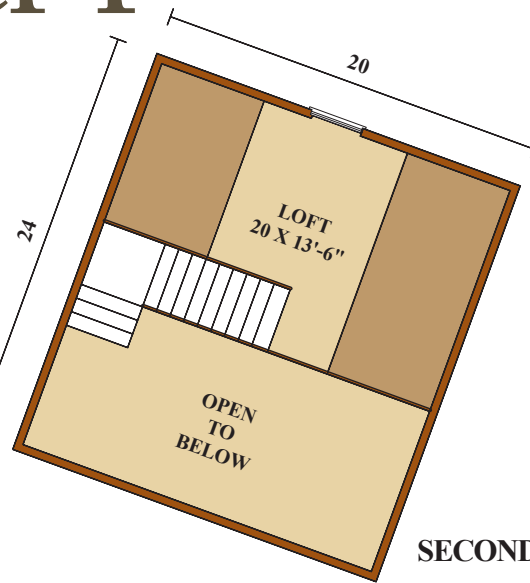

Artist Rendering Actual Plans May Vary

Mountaineer I

FIRST FLOOR

SECOND FLOOR

Overall Dimensions:
 20' x 24'
 Approximately
 720 sq ft

©2013 LCH-0302

Call Toll Free 1.800.562.2246 usa

Or visit our website at www.logcabinhomes.com