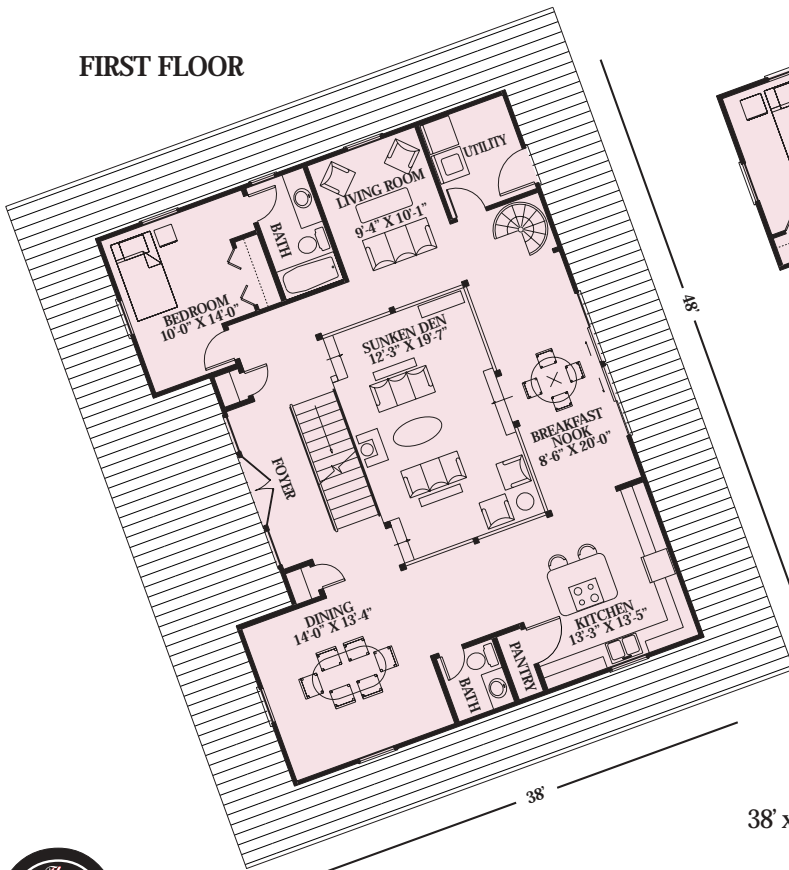

ROSEWOOD

Artist Rendering Actual Plans May Vary

FIRST FLOOR

SECOND FLOOR

Overall Dimensions:
38' x 48' (11,582.4 x 14,630.4 mm)

Approximately
3061 sq ft

©2003 LCH-0056

Call Toll Free 1.800.562.2246 usa