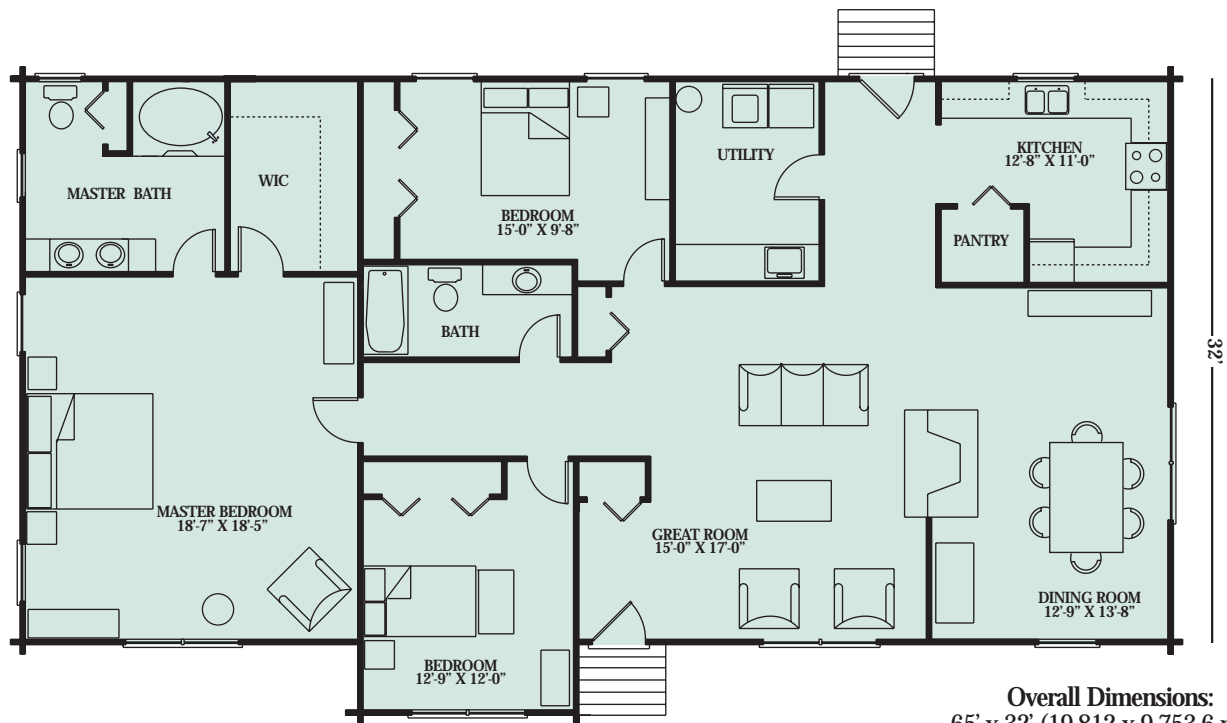

Artist Rendering Actual Plans May Vary

# SIERRA

65'

**Overall Dimensions:**  
65' x 32' (19,812 x 9,753.6 mm)

Approximately  
2,132 sq ft

©2002 LCH-0047

Call Toll Free **1.800.562.2246** usa

Or visit our website at [www.logcabinhomes.com](http://www.logcabinhomes.com)