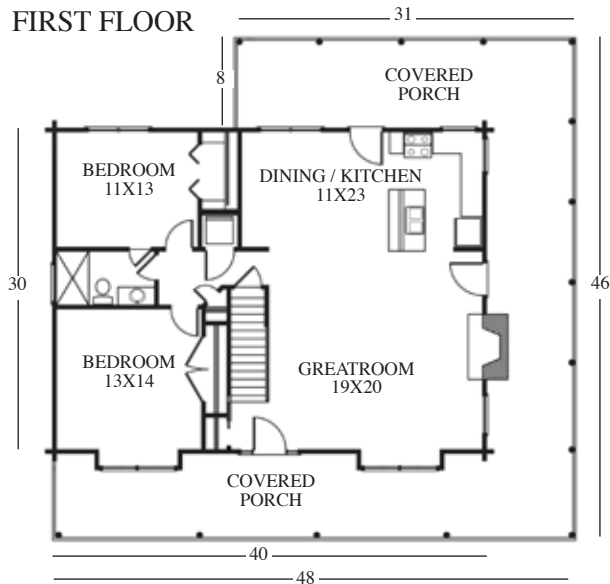

1987
25th
ANNIVERSARY
 2012

SILVER ANNIVERSARY MODEL
SILVERADO

Overall Dimensions:
 30' X 40'
 Approximately: 2,184 Sq. Ft.

FIRST FLOOR

SECOND FLOOR

BASEMENT

Call Toll Free 1.800.562.2246 USA

Or Visit Our Website at www.logcabinhomes.com