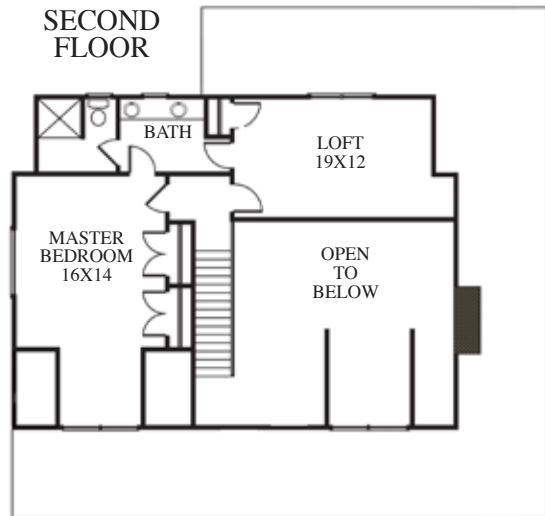

1987
25th
ANNIVERSARY
 2012

SILVER ANNIVERSARY MODEL
SILVERADO

Overall Dimensions:
 30' X 40'
 Approximately: 2,184 Sq. Ft.

FIRST FLOOR

SECOND FLOOR

BASEMENT

Call Toll Free 1.800.562.2246 USA

Or Visit Our Website at www.logcabinhomes.com