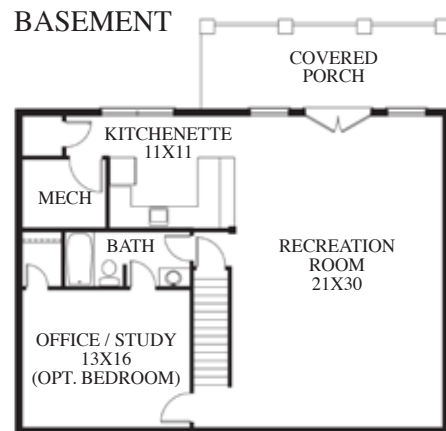

1987
25th
ANNIVERSARY
 2012

SILVER ANNIVERSARY MODEL
SILVERADO

Overall Dimensions:
 30' X 40'
 Approximately: 2,184 Sq. Ft.

FIRST FLOOR

SECOND FLOOR

BASEMENT

Call Toll Free 1.800.562.2246 USA

Or Visit Our Website at www.logcabinhomes.com